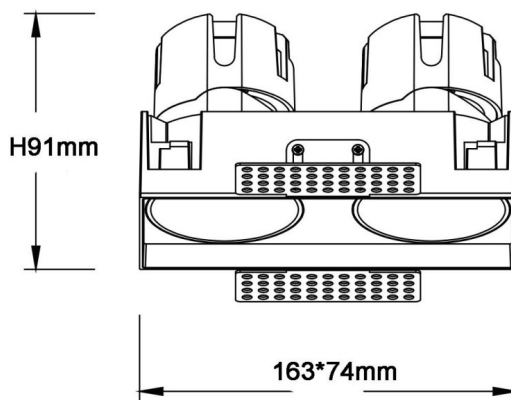

ZENITH IP65SX2 Trimless

Lavov downlight from the family ZENITH IP65SX2 Trimless with a power of 2X12W and a 12 degrees beam angle. CCT 4000K. Black color. With a total lumen output of 2X960lm and a luminous efficacy of 80lm/W. Made in Die Cast Aluminum. IP65degree of protection. Class II isolation. ON/OFFdriver. UGR19. CRI90.

Item code	86.D287.1411.02
Product type	Indoor
Category	Downlights
Family	ZENITH
Subfamily	ZENITH IP65SX2 Trimless
Pictograms	

Dimensions

Product dimensions (mm) **163x74xH91mm**

Scheme

Product	
Real power (W)	2X12
Real luminous flux (Lm)	2X960
Luminous efficiency (Lm/W)	80
Beam angle (°)	12
Life time (h)	50000 h L80B10
IP	65
Electrical class insulation	Clas II
Colour	Black
U. G. R	19
Control gear included	Yes
Control gear	ON/OFF
Flicker Free	Yes
Light source	LED
Type of LED	COB
Colour temperature (K)	4000
Colour consistency (SDCM)	SDCM3
CRI	90