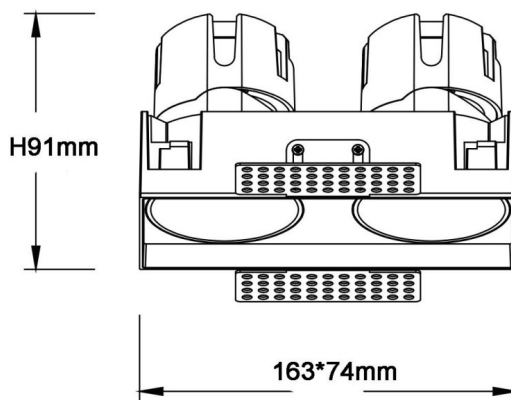

ZENITH IP65SX2 Trimless

Lavov downlight from the family ZENITH IP65SX2 Trimless with a power of 2X12W and a 12 degrees beam angle. CCT 4000K. Black color. With a total lumen output of 2X960lm and a luminous efficacy of 80lm/W. Made in Die Cast Aluminum. IP65degree of protection. Class II isolation. ON/OFFdriver. UGR19. CRI90.

Item code	86.D287.1411.02
Product type	Indoor
Category	Downlights
Family	ZENITH
Subfamily	ZENITH IP65SX2 Trimless
Pictograms	

Dimensions

Product dimensions (mm) **163x74xH91mm**

Scheme

Product	
Real power (W)	2X12
Real luminous flux (Lm)	2X960
Luminous efficiency (Lm/W)	80
Beam angle (&ordm;)	12
Life time (h)	50000 h L80B10
IP	65
Electrical class insulation	Clas II
Colour	Black
U. G. R	19
Control gear included	Yes
Control gear	ON/OFF
Flicker Free	Yes
Light source	LED
Type of LED	COB
Colour temperature (K)	4000
Colour consistency (SDCM)	SDCM<3
CRI	90