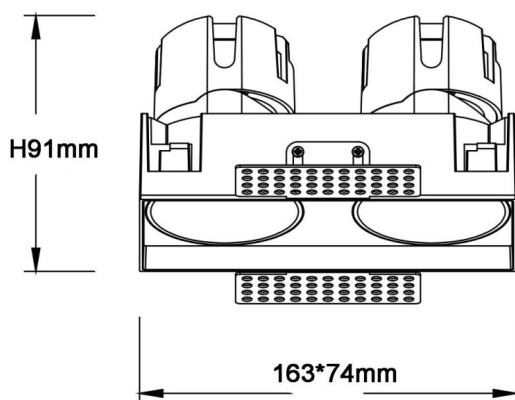

ZENITH IP65SX2 Trimless

Lavov downlight from the family ZENITH IP65SX2 Trimless with a power of 2X12W and a 12 degrees beam angle. CCT 4000K. White color. With a total lumen output of 2X960lm and a luminous efficacy of 80lm/W. Made in Die Cast Aluminum. IP65degree of protection. Class II isolation. DALI driver. UGR19. CRI90.

Item code	86.D287.1413.01
Product type	Indoor
Category	Downlights
Family	ZENITH
Subfamily	ZENITH IP65SX2 Trimless
Pictograms	

Dimensions

Product dimensions (mm) **163x74xH91mm**

Scheme

Product	
Real power (W)	2X12
Real luminous flux (Lm)	2X960
Luminous efficiency (Lm/W)	80
Beam angle (°)	12
Life time (h)	50000 h L80B10
IP	65
Electrical class insulation	Clas II
Colour	White
U. G. R	19
Control gear included	Yes
Control gear	DALI
Flicker Free	Yes
Light source	LED
Type of LED	COB
Colour temperature (K)	4000
Colour consistency (SDCM)	SDCM3
CRI	90