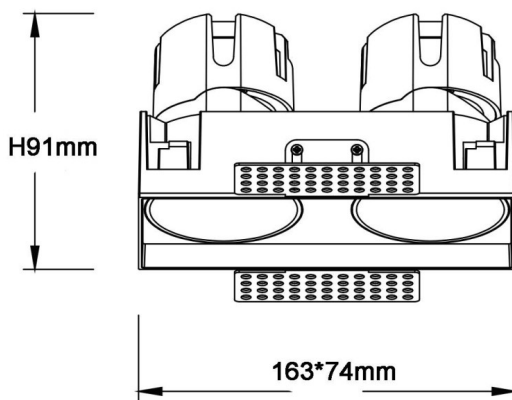

ZENITH IP65SX2 Trimless

Lavov downlight from the family ZENITH IP65SX2 Trimless with a power of 2X12W and a 12 degrees beam angle. CCT 4000K. Black color. With a total lumen output of 2X960lm and a luminous efficacy of 80lm/W. Made in Die Cast Aluminum. IP65degree of protection. Class II isolation. DALI driver. UGR19. CRI90.

Dimensions	
Product dimensions (mm)	163x74xH91mm

Scheme

Item code	86.D287.1413.02
Product type	Indoor
Category	Downlights
Family	ZENITH
Subfamily	ZENITH IP65SX2 Trimless
Pictograms	

Product	
Real power (W)	2X12
Real luminous flux (Lm)	2X960
Luminous efficiency (Lm/W)	80
Beam angle (º)	12
Life time (h)	50000 h L80B10
IP	65
Electrical class insulation	Clas II
Colour	Black
U. G. R	19
Control gear included	Yes
Control gear	DALI
Flicker Free	Yes
Light source	LED
Type of LED	COB
Colour temperature (K)	4000
Colour consistency (SDCM)	SDCM<3
CRI	90