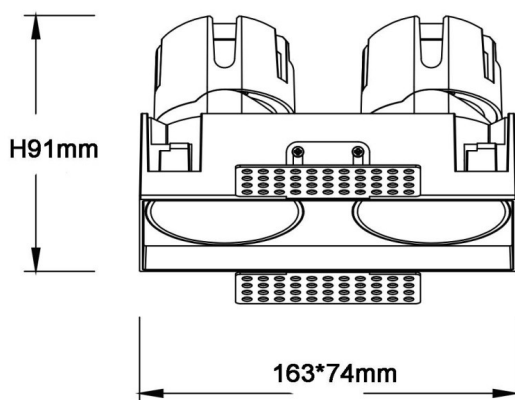

ZENITH IP65SX2 Smart Trimless

Lavov downlight from the family ZENITH IP65SX2 Smart Trimless with a power of 2X12W and a 12 degrees beam angle. CCT 4000K. Black color. With a total lumen output of 2X960lm and a luminous efficacy of 80lm/W. Made in Die Cast Aluminum. IP65degree of protection. Class II isolation. DALI wireless Casamby driver. UGR19. CRI90.

Dimensions	
Product dimensions (mm)	163x74xH91mm

Scheme

Item code	86.D287.1419.02
Product type	Indoor
Category	Downlights
Family	ZENITH
Subfamily	ZENITH IP65SX2 Smart Trimless
Pictograms	

Product	
Real power (W)	2X12
Real luminous flux (Lm)	2X960
Luminous efficiency (Lm/W)	80
Beam angle (º)	12
Life time (h)	50000 h L80B10
IP	65
Electrical class insulation	Clas II
Colour	Black
U. G. R	19
Control gear included	Yes
Control gear	DALI wireless Casamby
Flicker Free	Yes
Light source	LED
Type of LED	COB
Colour temperature (K)	4000
Colour consistency (SDCM)	SDCM<3
CRI	90