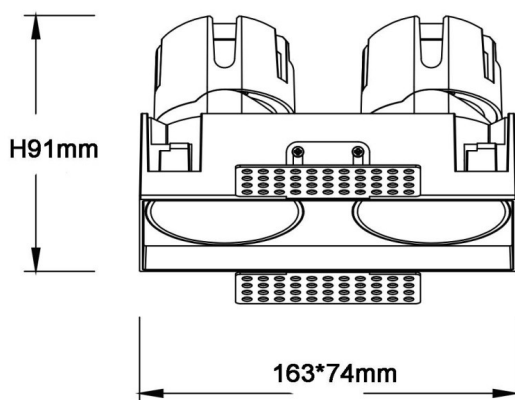

ZENITH IP65SX2 Smart Trimless

Lavov downlight from the family ZENITH IP65SX2 Smart Trimless with a power of 2X12W and a 12 degrees beam angle. CCT 4000K. Black color. With a total lumen output of 2X960lm and a luminous efficacy of 80lm/W. Made in Die Cast Aluminum. IP65degree of protection. Class II isolation. DALI wireless Casamby driver. UGR19. CRI90.

Dimensions	
Product dimensions (mm)	163x74xH91mm

Scheme

Item code	86.D287.1419.02
Product type	Indoor
Category	Downlights
Family	ZENITH
Subfamily	ZENITH IP65SX2 Smart Trimless
Pictograms	

Product	
Real power (W)	2X12
Real luminous flux (Lm)	2X960
Luminous efficiency (Lm/W)	80
Beam angle (°)	12
Life time (h)	50000 h L80B10
IP	65
Electrical class insulation	Clas II
Colour	Black
U. G. R	19
Control gear included	Yes
Control gear	DALI wireless Casamby
Flicker Free	Yes
Light source	LED
Type of LED	COB
Colour temperature (K)	4000
Colour consistency (SDCM)	SDCM3
CRI	90