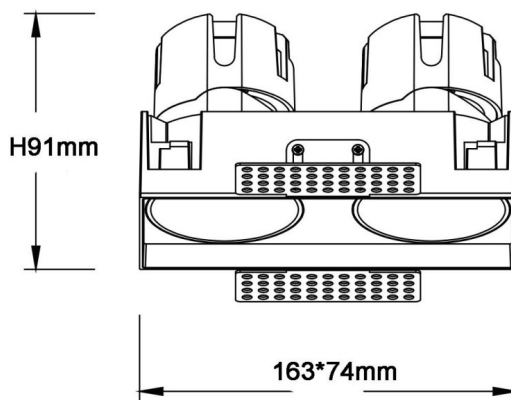

ZENITH IP65SX2 Trimless

Lavov downlight from the family ZENITH IP65SX2 Trimless with a power of 2X12W and a 24 degrees beam angle. CCT 4000K. White color. With a total lumen output of 2X960lm and a luminous efficacy of 80lm/W. Made in Die Cast Aluminum. IP65degree of protection. Class II isolation. ON/OFFdriver. UGR19. CRI90.

Item code	86.D287.1421.01
Product type	Indoor
Category	Downlights
Family	ZENITH
Subfamily	ZENITH IP65SX2 Trimless
Pictograms	

Dimensions

Product dimensions (mm) **163x74xH91mm**

Scheme

Product	
Real power (W)	2X12
Real luminous flux (Lm)	2X960
Luminous efficiency (Lm/W)	80
Beam angle (°)	24
Life time (h)	50000 h L80B10
IP	65
Electrical class insulation	Clas II
Colour	White
U. G. R	19
Control gear included	Yes
Control gear	ON/OFF
Flicker Free	Yes
Light source	LED
Type of LED	COB
Colour temperature (K)	4000
Colour consistency (SDCM)	SDCM3
CRI	90