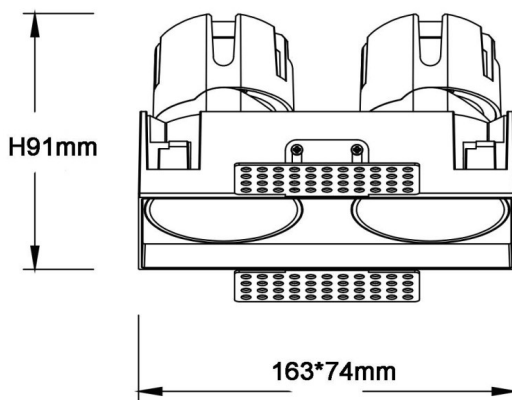

ZENITH IP65SX2 Trimless

Lavov downlight from the family ZENITH IP65SX2 Trimless with a power of 2X12W and a 24 degrees beam angle. CCT 4000K. White color. With a total lumen output of 2X960lm and a luminous efficacy of 80lm/W. Made in Die Cast Aluminum. IP65degree of protection. Class II isolation. ON/OFFdriver. UGR19. CRI90.

| Dimensions | |
|-------------------------|--------------|
| Product dimensions (mm) | 163x74xH91mm |

Scheme

| | |
|--------------|-------------------------|
| Item code | 86.D287.1421.01 |
| Product type | Indoor |
| Category | Downlights |
| Family | ZENITH |
| Subfamily | ZENITH IP65SX2 Trimless |
| Pictograms | |

| | |
|-----------------------------|----------------|
| Product | |
| Real power (W) | 2X12 |
| Real luminous flux (Lm) | 2X960 |
| Luminous efficiency (Lm/W) | 80 |
| Beam angle (°) | 24 |
| Life time (h) | 50000 h L80B10 |
| IP | 65 |
| Electrical class insulation | Clas II |
| Colour | White |
| U. G. R | 19 |
| Control gear included | Yes |
| Control gear | ON/OFF |
| Flicker Free | Yes |
| Light source | LED |
| Type of LED | COB |
| Colour temperature (K) | 4000 |
| Colour consistency (SDCM) | SDCM<3 |
| CRI | 90 |