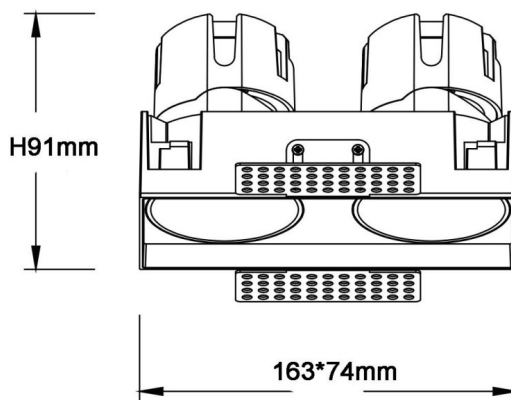

ZENITH IP65SX2 Trimless

Lavov downlight from the family ZENITH IP65SX2 Trimless with a power of 2X12W and a 24 degrees beam angle. CCT 4000K. Black color. With a total lumen output of 2X960lm and a luminous efficacy of 80lm/W. Made in Die Cast Aluminum. IP65degree of protection. Class II isolation. ON/OFFdriver. UGR19. CRI90.

Item code	86.D287.1421.02
Product type	Indoor
Category	Downlights
Family	ZENITH
Subfamily	ZENITH IP65SX2 Trimless
Pictograms	

Dimensions

Product dimensions (mm) **163x74xH91mm**

Scheme

Product	
Real power (W)	2X12
Real luminous flux (Lm)	2X960
Luminous efficiency (Lm/W)	80
Beam angle (°)	24
Life time (h)	50000 h L80B10
IP	65
Electrical class insulation	Clas II
Colour	Black
U. G. R	19
Control gear included	Yes
Control gear	ON/OFF
Flicker Free	Yes
Light source	LED
Type of LED	COB
Colour temperature (K)	4000
Colour consistency (SDCM)	SDCM3
CRI	90