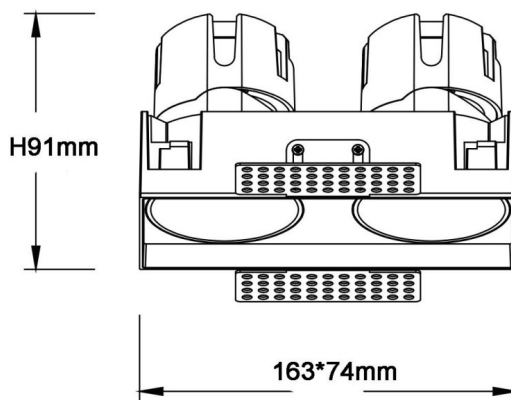

ZENITH IP65SX2 Trimless

Lavov downlight from the family ZENITH IP65SX2 Trimless with a power of 2X12W and a 24 degrees beam angle. CCT 4000K. White color. With a total lumen output of 2X960lm and a luminous efficacy of 80lm/W. Made in Die Cast Aluminum. IP65degree of protection. Class II isolation. DALI driver. UGR19. CRI90.

Item code	86.D287.1423.01
Product type	Indoor
Category	Downlights
Family	ZENITH
Subfamily	ZENITH IP65SX2 Trimless
Pictograms	

Dimensions

Product dimensions (mm) **163x74xH91mm**

Scheme

Product	
Real power (W)	2X12
Real luminous flux (Lm)	2X960
Luminous efficiency (Lm/W)	80
Beam angle (°)	24
Life time (h)	50000 h L80B10
IP	65
Electrical class insulation	Clas II
Colour	White
U. G. R	19
Control gear included	Yes
Control gear	DALI
Flicker Free	Yes
Light source	LED
Type of LED	COB
Colour temperature (K)	4000
Colour consistency (SDCM)	SDCM3
CRI	90