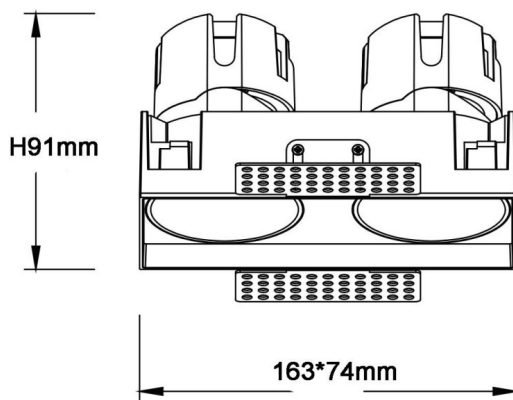

ZENITH IP65SX2 Trimless

Lavov downlight from the family ZENITH IP65SX2 Trimless with a power of 2X12W and a 24 degrees beam angle. CCT 4000K. Black color. With a total lumen output of 2X960lm and a luminous efficacy of 80lm/W. Made in Die Cast Aluminum. IP65degree of protection. Class II isolation. DALI driver. UGR19. CRI90.

Item code	86.D287.1423.02
Product type	Indoor
Category	Downlights
Family	ZENITH
Subfamily	ZENITH IP65SX2 Trimless
Pictograms	

Dimensions

Product dimensions (mm) 163x74xH91mm

Scheme

Product	
Real power (W)	2X12
Real luminous flux (Lm)	2X960
Luminous efficiency (Lm/W)	80
Beam angle (º)	24
Life time (h)	50000 h L80B10
IP	65
Electrical class insulation	Clas II
Colour	Black
U. G. R	19
Control gear included	Yes
Control gear	DALI
Flicker Free	Yes
Light source	LED
Type of LED	COB
Colour temperature (K)	4000
Colour consistency (SDCM)	SDCM<3
CRI	90