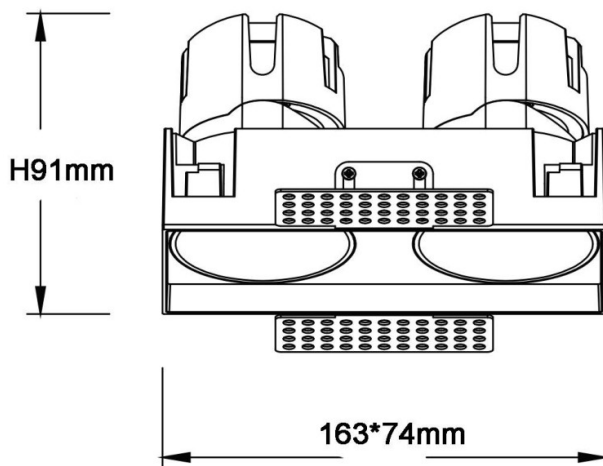

ZENITH IP65SX2 Smart Trimless

Lavov downlight from the family ZENITH IP65SX2 Smart Trimless with a power of 2X12W and a 24 degrees beam angle. CCT 4000K. Black color. With a total lumen output of 2X960lm and a luminous efficacy of 80lm/W. Made in Die Cast Aluminum. IP65degree of protection. Class II isolation. DALI wireless Casamby driver. UGR19. CRI90.

Dimensions

Product dimensions (mm) 163x74xH91mm

Scheme

Item code	86.D287.1429.02
Product type	Indoor
Category	Downlights
Family	ZENITH
Subfamily	ZENITH IP65SX2 Smart Trimless
Pictograms	

Product	
Real power (W)	2X12
Real luminous flux (Lm)	2X960
Luminous efficiency (Lm/W)	80
Beam angle (°)	24
Life time (h)	50000 h L80B10
IP	65
Electrical class insulation	Clas II
Colour	Black
U. G. R	19
Control gear included	Yes
Control gear	DALI wireless Casamby
Flicker Free	Yes
Light source	LED
Type of LED	COB
Colour temperature (K)	4000
Colour consistency (SDCM)	SDCM<3
CRI	90