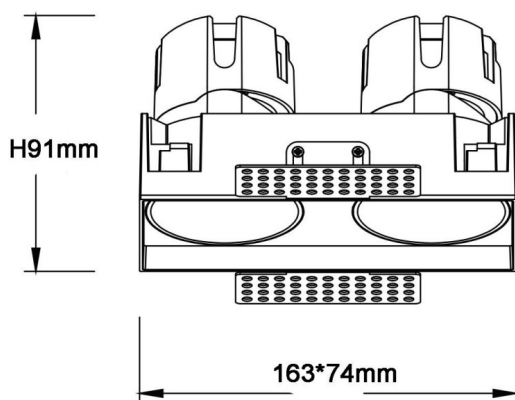

ZENITH IP65SX2 Smart Trimless

Lavov downlight from the family ZENITH IP65SX2 Smart Trimless with a power of 2X12W and a 24 degrees beam angle. CCT 4000K. Black color. With a total lumen output of 2X960lm and a luminous efficacy of 80lm/W. Made in Die Cast Aluminum. IP65 degree of protection. Class II isolation. DALI wireless Casamby driver. UGR19. CRI90.

Dimensions

Product dimensions (mm) 163x74xH91mm

Scheme

Item code	86.D287.1429.02
Product type	Indoor
Category	Downlights
Family	ZENITH
Subfamily	ZENITH IP65SX2 Smart Trimless
Pictograms	

Product	
Real power (W)	2X12
Real luminous flux (Lm)	2X960
Luminous efficiency (Lm/W)	80
Beam angle (º)	24
Life time (h)	50000 h L80B10
IP	65
Electrical class insulation	Clas II
Colour	Black
U. G. R	19
Control gear included	Yes
Control gear	DALI wireless Casamby
Flicker Free	Yes
Light source	LED
Type of LED	COB
Colour temperature (K)	4000
Colour consistency (SDCM)	SDCM<3
CRI	90