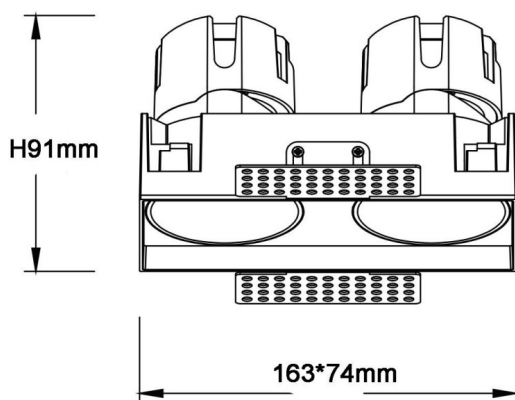

ZENITH IP65SX2 Smart Trimless

Lavov downlight from the family ZENITH IP65SX2 Smart Trimless with a power of 2X12W and a 36 degrees beam angle. CCT 4000K. White color. With a total lumen output of 2X960lm and a luminous efficacy of 80lm/W. Made in Die Cast Aluminum. IP65degree of protection. Class II isolation. DALI wireless Casamby driver. UGR19. CRI90.

Dimensions

Product dimensions (mm) 163x74xH91mm

Scheme

Item code	86.D287.1439.01
Product type	Indoor
Category	Downlights
Family	ZENITH
Subfamily	ZENITH IP65SX2 Smart Trimless
Pictograms	

Product	
Real power (W)	2X12
Real luminous flux (Lm)	2X960
Luminous efficiency (Lm/W)	80
Beam angle (°)	36
Life time (h)	50000 h L80B10
IP	65
Electrical class insulation	Clas II
Colour	White
U. G. R	19
Control gear included	Yes
Control gear	DALI wireless Casamby
Flicker Free	Yes
Light source	LED
Type of LED	COB
Colour temperature (K)	4000
Colour consistency (SDCM)	SDCM3
CRI	90