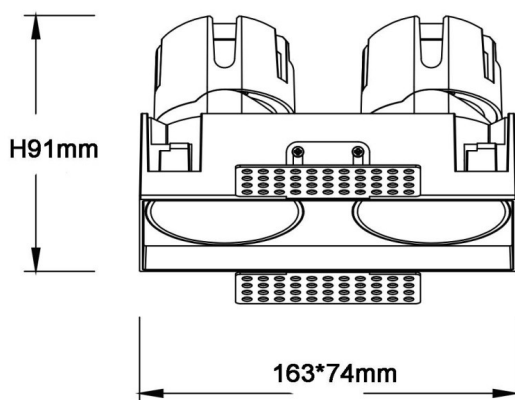

ZENITH IP65SX2 Smart Trimless

Lavov downlight from the family ZENITH IP65SX2 Smart Trimless with a power of 2X12W and a 36 degrees beam angle. CCT 4000K. Black color. With a total lumen output of 2X960lm and a luminous efficacy of 80lm/W. Made in Die Cast Aluminum. IP65degree of protection. Class II isolation. DALI wireless Casamby driver. UGR19. CRI90.

Dimensions	
Product dimensions (mm)	163x74xH91mm

Scheme

Item code	86.D287.1439.02
Product type	Indoor
Category	Downlights
Family	ZENITH
Subfamily	ZENITH IP65SX2 Smart Trimless
Pictograms	

Product	
Real power (W)	2X12
Real luminous flux (Lm)	2X960
Luminous efficiency (Lm/W)	80
Beam angle (°)	36
Life time (h)	50000 h L80B10
IP	65
Electrical class insulation	Clas II
Colour	Black
U. G. R	19
Control gear included	Yes
Control gear	DALI wireless Casamby
Flicker Free	Yes
Light source	LED
Type of LED	COB
Colour temperature (K)	4000
Colour consistency (SDCM)	SDCM3
CRI	90