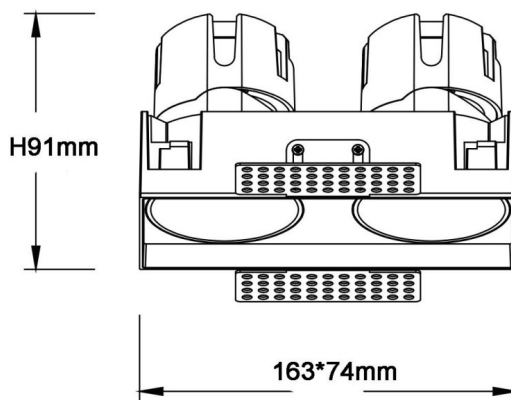

ZENITH IP65SX2 Trimless

Lavov downlight from the family ZENITH IP65SX2 Trimless with a power of 2X12W and a 60 degrees beam angle. CCT 4000K. White color. With a total lumen output of 2X960lm and a luminous efficacy of 80lm/W. Made in Die Cast Aluminum. IP65degree of protection. Class II isolation. ON/OFFdriver. UGR19. CRI90.

Item code	86.D287.1441.01
Product type	Indoor
Category	Downlights
Family	ZENITH
Subfamily	ZENITH IP65SX2 Trimless
Pictograms	

Dimensions

Product dimensions (mm) **163x74xH91mm**

Scheme

Product	
Real power (W)	2X12
Real luminous flux (Lm)	2X960
Luminous efficiency (Lm/W)	80
Beam angle (°)	60
Life time (h)	50000 h L80B10
IP	65
Electrical class insulation	Clas II
Colour	White
U. G. R	19
Control gear included	Yes
Control gear	ON/OFF
Flicker Free	Yes
Light source	LED
Type of LED	COB
Colour temperature (K)	4000
Colour consistency (SDCM)	SDCM3
CRI	90