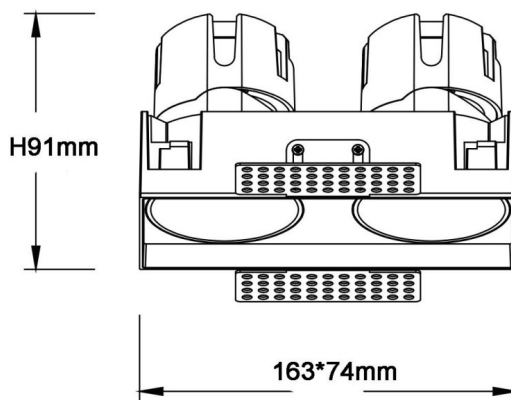

ZENITH IP65SX2 Trimless

Lavov downlight from the family ZENITH IP65SX2 Trimless with a power of 2X12W and a 60 degrees beam angle. CCT 4000K. White color. With a total lumen output of 2X960lm and a luminous efficacy of 80lm/W. Made in Die Cast Aluminum. IP65degree of protection. Class II isolation. DALI driver. UGR19. CRI90.

Item code	86.D287.1443.01
Product type	Indoor
Category	Downlights
Family	ZENITH
Subfamily	ZENITH IP65SX2 Trimless
Pictograms	

Dimensions

Product dimensions (mm) **163x74xH91mm**

Scheme

Product	
Real power (W)	2X12
Real luminous flux (Lm)	2X960
Luminous efficiency (Lm/W)	80
Beam angle (°)	60
Life time (h)	50000 h L80B10
IP	65
Electrical class insulation	Clas II
Colour	White
U. G. R	19
Control gear included	Yes
Control gear	DALI
Flicker Free	Yes
Light source	LED
Type of LED	COB
Colour temperature (K)	4000
Colour consistency (SDCM)	SDCM3
CRI	90