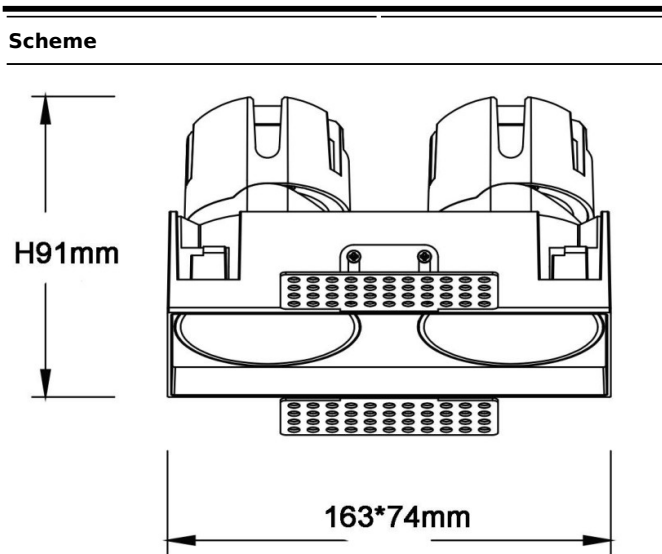

ZENITH IP65SX2 Trimless

Lavov downlight from the family ZENITH IP65SX2 Trimless with a power of 2X12W and a 60 degrees beam angle. CCT 4000K. Black color. With a total lumen output of 2X960lm and a luminous efficacy of 80lm/W. Made in Die Cast Aluminum. IP65degree of protection. Class II isolation. DALI driver. UGR19. CRI90.

Item code	86.D287.1443.02
Product type	Indoor
Category	Downlights
Family	ZENITH
Subfamily	ZENITH IP65SX2 Trimless
Pictograms	

Dimensions	
Product dimensions (mm)	163x74xH91mm

Product	
Real power (W)	2X12
Real luminous flux (Lm)	2X960
Luminous efficiency (Lm/W)	80
Beam angle (°)	60
Life time (h)	50000 h L80B10
IP	65
Electrical class insulation	Clas II
Colour	Black
U. G. R	19
Control gear included	Yes
Control gear	DALI
Flicker Free	Yes
Light source	LED
Type of LED	COB
Colour temperature (K)	4000
Colour consistency (SDCM)	SDCM<3
CRI	90