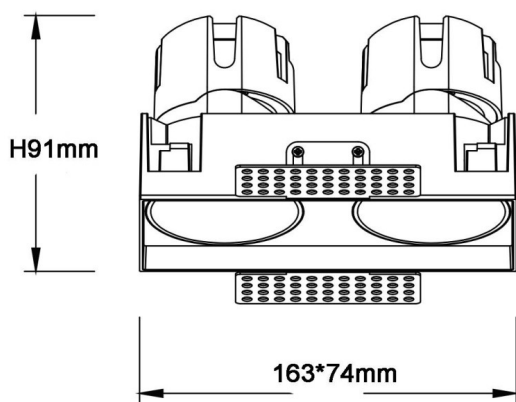

ZENITH IP65SX2 Trimless

Lavov downlight from the family ZENITH IP65SX2 Trimless with a power of 2X12W and a 60 degrees beam angle. CCT 4000K. Black color. With a total lumen output of 2X960lm and a luminous efficacy of 80lm/W. Made in Die Cast Aluminum. IP65degree of protection. Class II isolation. DALI driver. UGR19. CRI90.

Item code	86.D287.1443.02
Product type	Indoor
Category	Downlights
Family	ZENITH
Subfamily	ZENITH IP65SX2 Trimless
Pictograms	

Dimensions

Product dimensions (mm) **163x74xH91mm**

Scheme

Product	
Real power (W)	2X12
Real luminous flux (Lm)	2X960
Luminous efficiency (Lm/W)	80
Beam angle (&ordm;)	60
Life time (h)	50000 h L80B10
IP	65
Electrical class insulation	Clas II
Colour	Black
U. G. R	19
Control gear included	Yes
Control gear	DALI
Flicker Free	Yes
Light source	LED
Type of LED	COB
Colour temperature (K)	4000
Colour consistency (SDCM)	SDCM<3
CRI	90