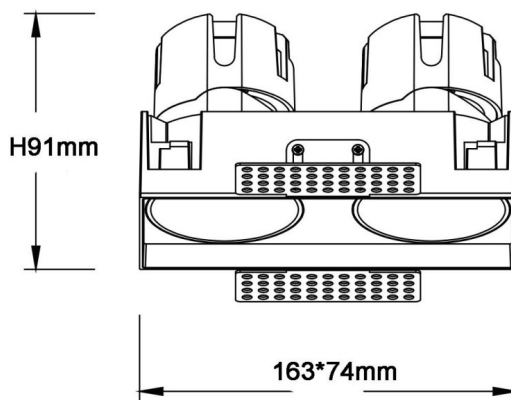

ZENITH IP65SX2 Trimless

Lavov downlight from the family ZENITH IP65SX2 Trimless with a power of 2X12W and a 60 degrees beam angle. CCT 4000K. Black color. With a total lumen output of 2X960lm and a luminous efficacy of 80lm/W. Made in Die Cast Aluminum. IP65degree of protection. Class II isolation. DALI driver. UGR19. CRI90.

| | |
|---------------------|---|
| Item code | 86.D287.1443.02 |
| Product type | Indoor |
| Category | Downlights |
| Family | ZENITH |
| Subfamily | ZENITH IP65SX2 Trimless |
| Pictograms |  |

Dimensions

Product dimensions (mm) **163x74xH91mm**

Scheme

| | |
|------------------------------------|-----------------------|
| Product | |
| Real power (W) | 2X12 |
| Real luminous flux (Lm) | 2X960 |
| Luminous efficiency (Lm/W) | 80 |
| Beam angle (°) | 60 |
| Life time (h) | 50000 h L80B10 |
| IP | 65 |
| Electrical class insulation | Clas II |
| Colour | Black |
| U. G. R | 19 |
| Control gear included | Yes |
| Control gear | DALI |
| Flicker Free | Yes |
| Light source | LED |
| Type of LED | COB |
| Colour temperature (K) | 4000 |
| Colour consistency (SDCM) | SDCM3 |
| CRI | 90 |