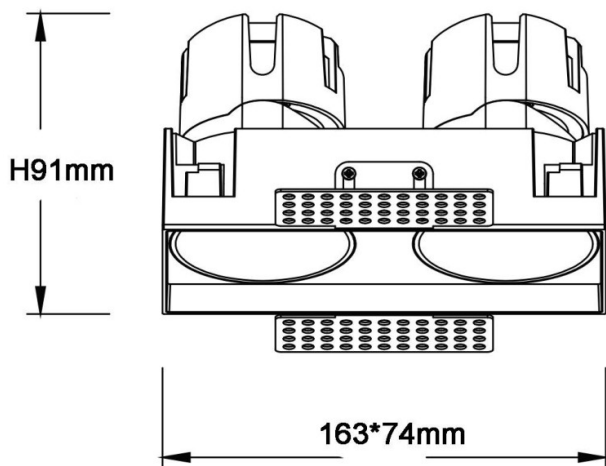

ZENITH IP65SX2 Smart Trimless

Lavov downlight from the family ZENITH IP65SX2 Smart Trimless with a power of 2X12W and a 60 degrees beam angle. CCT 4000K. Black color. With a total lumen output of 2X960lm and a luminous efficacy of 80lm/W. Made in Die Cast Aluminum. IP65degree of protection. Class II isolation. DALI wireless Casamby driver. UGR19. CRI90.

Item code	86.D287.1449.02
Product type	Indoor
Category	Downlights
Family	ZENITH
Subfamily	ZENITH IP65SX2 Smart Trimless
Pictograms	

Dimensions

Product dimensions (mm) **163x74xH91mm**

Scheme

Product

Real power (W)	2X12
Real luminous flux (Lm)	2X960
Luminous efficiency (Lm/W)	80
Beam angle (°)	60
Life time (h)	50000 h L80B10
IP	65
Electrical class insulation	Clas II
Colour	Black
U. G. R	19
Control gear included	Yes
Control gear	DALI wireless Casamby
Flicker Free	Yes
Light source	LED
Type of LED	COB
Colour temperature (K)	4000
Colour consistency (SDCM)	SDCM<3
CRI	90