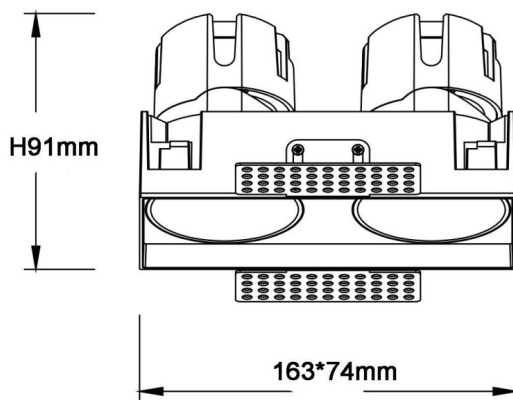

ZENITH IP65SX2 Smart Trimless

Lavov downlight from the family ZENITH IP65SX2 Smart Trimless with a power of 2X12W and a 60 degrees beam angle. CCT 4000K. Black color. With a total lumen output of 2X960lm and a luminous efficacy of 80lm/W. Made in Die Cast Aluminum. IP65 degree of protection. Class II isolation. DALI wireless Casamby driver. UGR19. CRI90.

Dimensions

Product dimensions (mm) 163x74xH91mm

Scheme

Item code	86.D287.1449.02
Product type	Indoor
Category	Downlights
Family	ZENITH
Subfamily	ZENITH IP65SX2 Smart Trimless
Pictograms	

Product	
Real power (W)	2X12
Real luminous flux (Lm)	2X960
Luminous efficiency (Lm/W)	80
Beam angle (°)	60
Life time (h)	50000 h L80B10
IP	65
Electrical class insulation	Clas II
Colour	Black
U. G. R	19
Control gear included	Yes
Control gear	DALI wireless Casamby
Flicker Free	Yes
Light source	LED
Type of LED	COB
Colour temperature (K)	4000
Colour consistency (SDCM)	SDCM<3
CRI	90