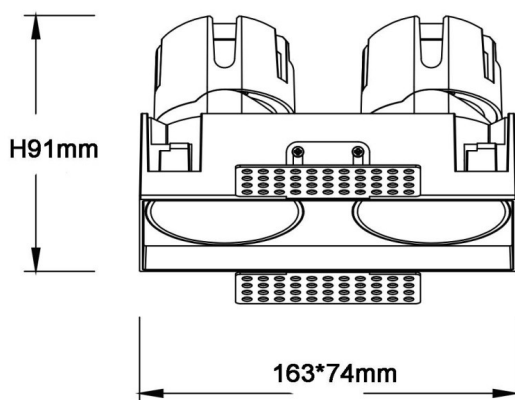

### ZENITH IP65SX2 Smart Trimless

Lavov downlight from the family ZENITH IP65SX2 Smart Trimless with a power of 2X12W and a 60 degrees beam angle. CCT 4000K. Black color. With a total lumen output of 2X960lm and a luminous efficacy of 80lm/W. Made in Die Cast Aluminum. IP65 degree of protection. Class II isolation. DALI wireless Casamby driver. UGR19. CRI90.

Dimensions	
Product dimensions (mm)	163x74xH91mm

### Scheme

Item code	86.D287.1449.02
Product type	Indoor
Category	Downlights
Family	ZENITH
Subfamily	ZENITH IP65SX2 Smart Trimless
Pictograms	

Product	
Real power (W)	2X12
Real luminous flux (Lm)	2X960
Luminous efficiency (Lm/W)	80
Beam angle (°)	60
Life time (h)	50000 h L80B10
IP	65
Electrical class insulation	Clas II
Colour	Black
U. G. R	19
Control gear included	Yes
Control gear	DALI wireless Casamby
Flicker Free	Yes
Light source	LED
Type of LED	COB
Colour temperature (K)	4000
Colour consistency (SDCM)	SDCM3
CRI	90