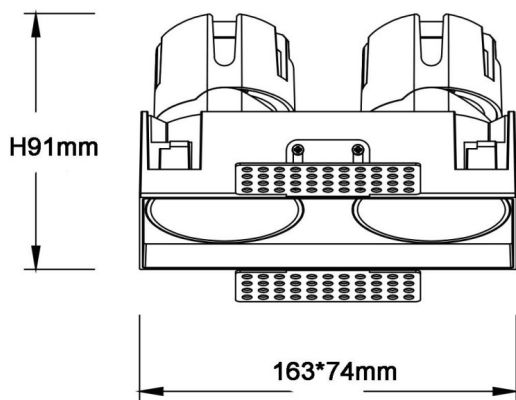

**ZENITH IP65SX2 Smart Trimless**

Lavov downlight from the family ZENITH IP65SX2 Smart Trimless with a power of 2X12W and a 60 degrees beam angle. CCT 4000K. Black color. With a total lumen output of 2X960lm and a luminous efficacy of 80lm/W. Made in Die Cast Aluminum. IP65degree of protection. Class II isolation. DALI wireless Casamby driver. UGR19. CRI90.

<b>Item code</b>	<b>86.D287.1449.02</b>
<b>Product type</b>	<b>Indoor</b>
<b>Category</b>	<b>Downlights</b>
<b>Family</b>	<b>ZENITH</b>
<b>Subfamily</b>	<b>ZENITH IP65SX2 Smart Trimless</b>
<b>Pictograms</b>	

**Dimensions**

**Product dimensions (mm)**      **163x74xH91mm**

**Scheme**

<b>Product</b>	
<b>Real power (W)</b>	<b>2X12</b>
<b>Real luminous flux (Lm)</b>	<b>2X960</b>
<b>Luminous efficiency (Lm/W)</b>	<b>80</b>
<b>Beam angle (&amp;ordm;)</b>	<b>60</b>
<b>Life time (h)</b>	<b>50000 h L80B10</b>
<b>IP</b>	<b>65</b>
<b>Electrical class insulation</b>	<b>Clas II</b>
<b>Colour</b>	<b>Black</b>
<b>U. G. R</b>	<b>19</b>
<b>Control gear included</b>	<b>Yes</b>
<b>Control gear</b>	<b>DALI wireless Casamby</b>
<b>Flicker Free</b>	<b>Yes</b>
<b>Light source</b>	<b>LED</b>
<b>Type of LED</b>	<b>COB</b>
<b>Colour temperature (K)</b>	<b>4000</b>
<b>Colour consistency (SDCM)</b>	<b>SDCM&lt;3</b>
<b>CRI</b>	<b>90</b>