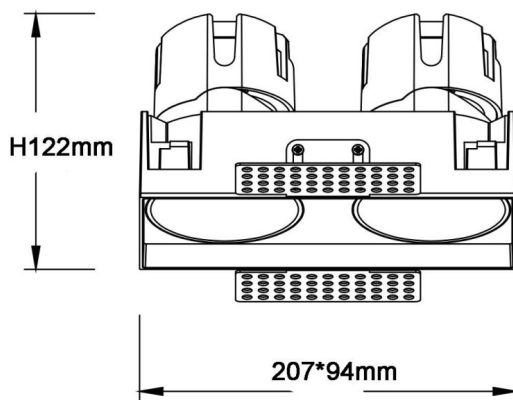

### ZENITH IP65SX2 Trimless

Lavov downlight from the family ZENITH IP65SX2 Trimless with a power of 2X20W and a 12 degrees beam angle. CCT 3000K. White color. With a total lumen output of 2X1600lm and a luminous efficacy of 80lm/W. Made in Die Cast Aluminum. IP65degree of protection. Class II isolation. ON/OFFdriver. UGR19. CRI90.

<b>Item code</b>	<b>86.D287.2311.01</b>
<b>Product type</b>	<b>Indoor</b>
<b>Category</b>	<b>Downlights</b>
<b>Family</b>	<b>ZENITH</b>
<b>Subfamily</b>	<b>ZENITH IP65SX2 Trimless</b>
<b>Pictograms</b>	

### Dimensions

**Product dimensions (mm)** **207x94xH122mm**

### Scheme

<b>Product</b>	
<b>Real power (W)</b>	<b>2X20</b>
<b>Real luminous flux (Lm)</b>	<b>2X1600</b>
<b>Luminous efficiency (Lm/W)</b>	<b>80</b>
<b>Beam angle (°)</b>	<b>12</b>
<b>Life time (h)</b>	<b>50000 h L80B10</b>
<b>IP</b>	<b>65</b>
<b>Electrical class insulation</b>	<b>Clas II</b>
<b>Colour</b>	<b>White</b>
<b>U. G. R</b>	<b>19</b>
<b>Control gear included</b>	<b>Yes</b>
<b>Control gear</b>	<b>ON/OFF</b>
<b>Flicker Free</b>	<b>Yes</b>
<b>Light source</b>	<b>LED</b>
<b>Type of LED</b>	<b>COB</b>
<b>Colour temperature (K)</b>	<b>3000</b>
<b>Colour consistency (SDCM)</b>	<b>SDCM3</b>
<b>CRI</b>	<b>90</b>