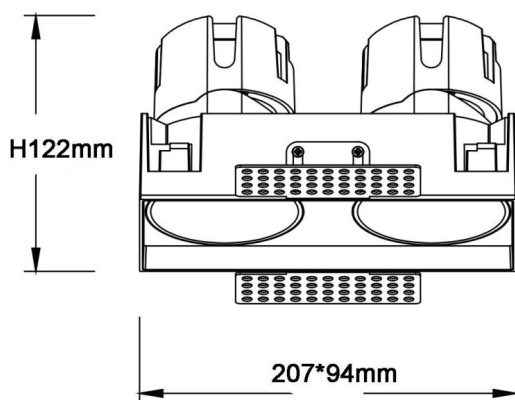

ZENITH IP65SX2 Trimless

Lavov downlight from the family ZENITH IP65SX2 Trimless with a power of 2X20W and a 12 degrees beam angle. CCT 3000K. White color. With a total lumen output of 2X1600lm and a luminous efficacy of 80lm/W. Made in Die Cast Aluminum. IP65degree of protection. Class II isolation. ON/OFFdriver. UGR19. CRI90.

Item code	86.D287.2311.01
Product type	Indoor
Category	Downlights
Family	ZENITH
Subfamily	ZENITH IP65SX2 Trimless
Pictograms	

Dimensions

Product dimensions (mm) **207x94xH122mm**

Scheme

Product	
Real power (W)	2X20
Real luminous flux (Lm)	2X1600
Luminous efficiency (Lm/W)	80
Beam angle (&ordm;)	12
Life time (h)	50000 h L80B10
IP	65
Electrical class insulation	Clas II
Colour	White
U. G. R	19
Control gear included	Yes
Control gear	ON/OFF
Flicker Free	Yes
Light source	LED
Type of LED	COB
Colour temperature (K)	3000
Colour consistency (SDCM)	SDCM<3
CRI	90