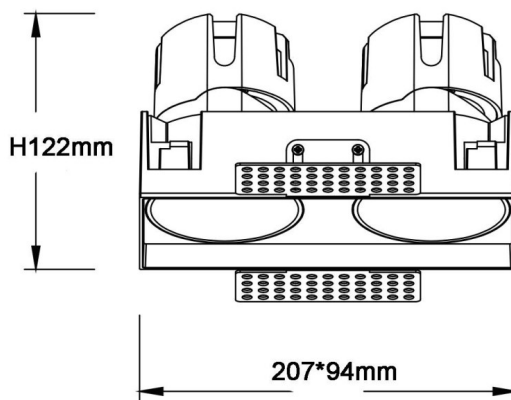

ZENITH IP65SX2 Trimless

Lavov downlight from the family ZENITH IP65SX2 Trimless with a power of 2X20W and a 12 degrees beam angle. CCT 3000K. Black color. With a total lumen output of 2X1600lm and a luminous efficacy of 80lm/W. Made in Die Cast Aluminum. IP65degree of protection. Class II isolation. ON/OFFdriver. UGR19. CRI90.

Item code	86.D287.2311.02
Product type	Indoor
Category	Downlights
Family	ZENITH
Subfamily	ZENITH IP65SX2 Trimless
Pictograms	

Dimensions

Product dimensions (mm) **207x94xH122mm**

Scheme

Product	
Real power (W)	2X20
Real luminous flux (Lm)	2X1600
Luminous efficiency (Lm/W)	80
Beam angle (&ordm;)	12
Life time (h)	50000 h L80B10
IP	65
Electrical class insulation	Clas II
Colour	Black
U. G. R	19
Control gear included	Yes
Control gear	ON/OFF
Flicker Free	Yes
Light source	LED
Type of LED	COB
Colour temperature (K)	3000
Colour consistency (SDCM)	SDCM<3
CRI	90