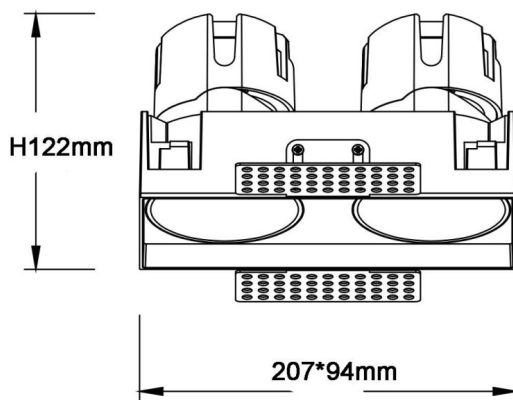

ZENITH IP65SX2 Trimless

Lavov downlight from the family ZENITH IP65SX2 Trimless with a power of 2X20W and a 12 degrees beam angle. CCT 3000K. White color. With a total lumen output of 2X1600lm and a luminous efficacy of 80lm/W. Made in Die Cast Aluminum. IP65degree of protection. Class II isolation. DALI driver. UGR19. CRI90.

Item code	86.D287.2313.01
Product type	Indoor
Category	Downlights
Family	ZENITH
Subfamily	ZENITH IP65SX2 Trimless
Pictograms	

Dimensions

Product dimensions (mm) **207x94xH122mm**

Scheme

Product	
Real power (W)	2X20
Real luminous flux (Lm)	2X1600
Luminous efficiency (Lm/W)	80
Beam angle (&ordm;)	12
Life time (h)	50000 h L80B10
IP	65
Electrical class insulation	Clas II
Colour	White
U. G. R	19
Control gear included	Yes
Control gear	DALI
Flicker Free	Yes
Light source	LED
Type of LED	COB
Colour temperature (K)	3000
Colour consistency (SDCM)	SDCM<3
CRI	90