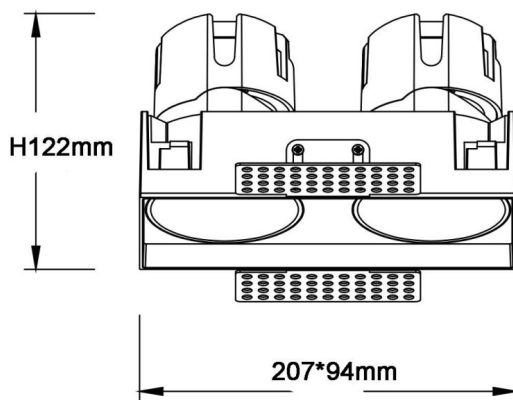

ZENITH IP65SX2 Trimless

Lavov downlight from the family ZENITH IP65SX2 Trimless with a power of 2X20W and a 12 degrees beam angle. CCT 3000K. Black color. With a total lumen output of 2X1600lm and a luminous efficacy of 80lm/W. Made in Die Cast Aluminum. IP65degree of protection. Class II isolation. DALI driver. UGR19. CRI90.

Item code	86.D287.2313.02
Product type	Indoor
Category	Downlights
Family	ZENITH
Subfamily	ZENITH IP65SX2 Trimless
Pictograms	

Dimensions

Product dimensions (mm) **207x94xH122mm**

Scheme

Product	
Real power (W)	2X20
Real luminous flux (Lm)	2X1600
Luminous efficiency (Lm/W)	80
Beam angle (°)	12
Life time (h)	50000 h L80B10
IP	65
Electrical class insulation	Clas II
Colour	Black
U. G. R	19
Control gear included	Yes
Control gear	DALI
Flicker Free	Yes
Light source	LED
Type of LED	COB
Colour temperature (K)	3000
Colour consistency (SDCM)	SDCM3
CRI	90