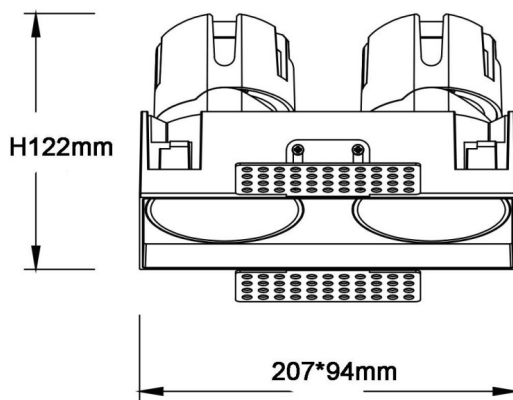

ZENITH IP65SX2

Lavov downlight from the family ZENITH IP65SX2 with a power of 2X20W and a 12 degrees beam angle. CCT 3000K. White color. With a total lumen output of 2X1600lm and a luminous efficacy of 80lm/W. Made in Die Cast Aluminum. IP65degree of protection. Class II isolation. DALI wireless Casamby driver. UGR19. CRI90.

Dimensions

Product dimensions (mm) 224*110xH122mm

Scheme

Item code	86.D287.2319.01
Product type	Indoor
Category	Downlights
Family	ZENITH
Subfamily	ZENITH IP65SX2
Pictograms	

Product	
Real power (W)	2X20
Real luminous flux (Lm)	2X1600
Luminous efficiency (Lm/W)	80
Beam angle (°)	12
Life time (h)	50000 h L80B10
IP	65
Electrical class insulation	Clas II
Colour	White
U. G. R	19
Control gear included	Yes
Control gear	DALI wireless Casamby
Flicker Free	Yes
Light source	LED
Type of LED	COB
Colour temperature (K)	3000
Colour consistency (SDCM)	SDCM<3
CRI	90