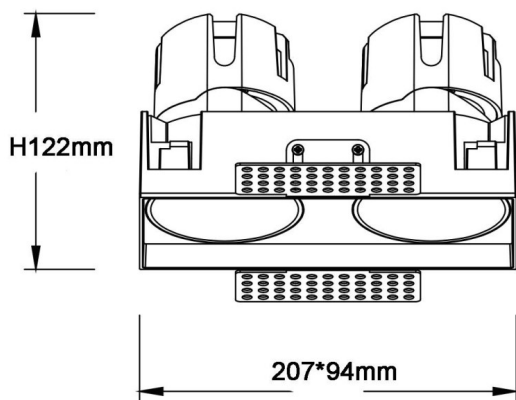

ZENITH IP65SX2

Lavov downlight from the family ZENITH IP65SX2 with a power of 2X20W and a 12 degrees beam angle. CCT 3000K. White color. With a total lumen output of 2X1600lm and a luminous efficacy of 80lm/W. Made in Die Cast Aluminum. IP65degree of protection. Class II isolation. DALI wireless Casamby driver. UGR19. CRI90.

Item code	86.D287.2319.01
Product type	Indoor
Category	Downlights
Family	ZENITH
Subfamily	ZENITH IP65SX2
Pictograms	

Dimensions

Product dimensions (mm) **224*110xH122mm**

Scheme

Product	
Real power (W)	2X20
Real luminous flux (Lm)	2X1600
Luminous efficiency (Lm/W)	80
Beam angle (&ordm;)	12
Life time (h)	50000 h L80B10
IP	65
Electrical class insulation	Clas II
Colour	White
U. G. R	19
Control gear included	Yes
Control gear	DALI wireless Casamby
Flicker Free	Yes
Light source	LED
Type of LED	COB
Colour temperature (K)	3000
Colour consistency (SDCM)	SDCM<3
CRI	90