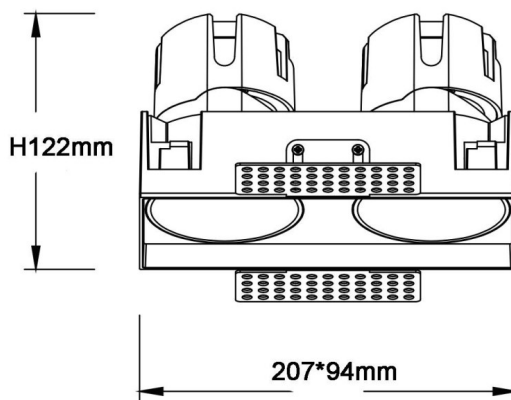

### ZENITH IP65SX2

Lavov downlight from the family ZENITH IP65SX2 with a power of 2X20W and a 12 degrees beam angle. CCT 3000K. Black color. With a total lumen output of 2X1600lm and a luminous efficacy of 80lm/W. Made in Die Cast Aluminum. IP65degree of protection. Class II isolation. DALI wireless Casamby driver. UGR19. CRI90.

#### Dimensions

Product dimensions (mm) 224\*110xH122mm

#### Scheme

Product	
Real power (W)	2X20
Real luminous flux (Lm)	2X1600
Luminous efficiency (Lm/W)	80
Beam angle (°)	12
Life time (h)	50000 h L80B10
IP	65
Electrical class insulation	Clas II
Colour	Black
U. G. R	19
Control gear included	Yes
Control gear	DALI wireless Casamby
Flicker Free	Yes
Light source	LED
Type of LED	COB
Colour temperature (K)	3000
Colour consistency (SDCM)	SDCM3
CRI	90