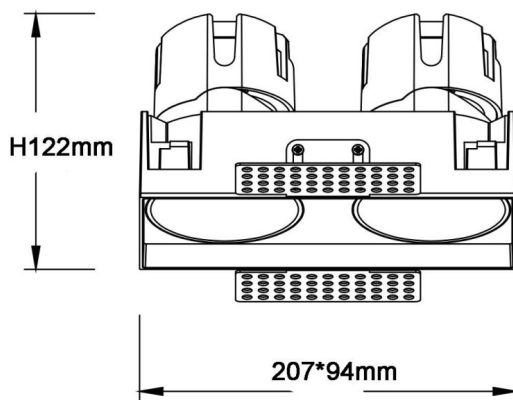

ZENITH IP65SX2 Trimless

Lavov downlight from the family ZENITH IP65SX2 Trimless with a power of 2X20W and a 24 degrees beam angle. CCT 3000K. White color. With a total lumen output of 2X1600lm and a luminous efficacy of 80lm/W. Made in Die Cast Aluminum. IP65degree of protection. Class II isolation. DALI driver. UGR19. CRI90.

Item code	86.D287.2323.01
Product type	Indoor
Category	Downlights
Family	ZENITH
Subfamily	ZENITH IP65SX2 Trimless
Pictograms	

Dimensions

Product dimensions (mm) **207x94xH122mm**

Scheme

Product	
Real power (W)	2X20
Real luminous flux (Lm)	2X1600
Luminous efficiency (Lm/W)	80
Beam angle (°)	24
Life time (h)	50000 h L80B10
IP	65
Electrical class insulation	Clas II
Colour	White
U. G. R	19
Control gear included	Yes
Control gear	DALI
Flicker Free	Yes
Light source	LED
Type of LED	COB
Colour temperature (K)	3000
Colour consistency (SDCM)	SDCM3
CRI	90