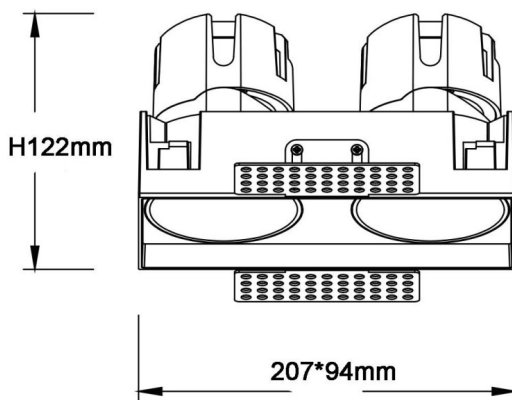

ZENITH IP65SX2 Trimless

Lavov downlight from the family ZENITH IP65SX2 Trimless with a power of 2X20W and a 24 degrees beam angle. CCT 3000K. Black color. With a total lumen output of 2X1600lm and a luminous efficacy of 80lm/W. Made in Die Cast Aluminum. IP65degree of protection. Class II isolation. DALI driver. UGR19. CRI90.

Dimensions

Product dimensions (mm) **207x94xH122mm**

Scheme

Item code	86.D287.2323.02
Product type	Indoor
Category	Downlights
Family	ZENITH
Subfamily	ZENITH IP65SX2 Trimless

Pictograms

Product	
Real power (W)	2X20
Real luminous flux (Lm)	2X1600
Luminous efficiency (Lm/W)	80
Beam angle (&ordm;)	24
Life time (h)	50000 h L80B10
IP	65
Electrical class insulation	Clas II
Colour	Black
U. G. R	19
Control gear included	Yes
Control gear	DALI
Flicker Free	Yes
Light source	LED
Type of LED	COB
Colour temperature (K)	3000
Colour consistency (SDCM)	SDCM<3
CRI	90