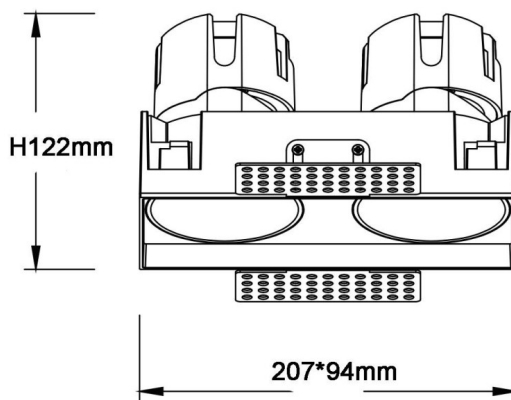

ZENITH IP65SX2

Lavov downlight from the family ZENITH IP65SX2 with a power of 2X20W and a 24 degrees beam angle. CCT 3000K. White color. With a total lumen output of 2X1600lm and a luminous efficacy of 80lm/W. Made in Die Cast Aluminum. IP65degree of protection. Class II isolation. DALI wireless Casamby driver. UGR19. CRI90.

Dimensions

Product dimensions (mm) 224*110xH122mm

Scheme

Item code	86.D287.2329.01
Product type	Indoor
Category	Downlights
Family	ZENITH
Subfamily	ZENITH IP65SX2
Pictograms	

Product	
Real power (W)	2X20
Real luminous flux (Lm)	2X1600
Luminous efficiency (Lm/W)	80
Beam angle (°)	24
Life time (h)	50000 h L80B10
IP	65
Electrical class insulation	Clas II
Colour	White
U. G. R	19
Control gear included	Yes
Control gear	DALI wireless Casamby
Flicker Free	Yes
Light source	LED
Type of LED	COB
Colour temperature (K)	3000
Colour consistency (SDCM)	SDCM3
CRI	90