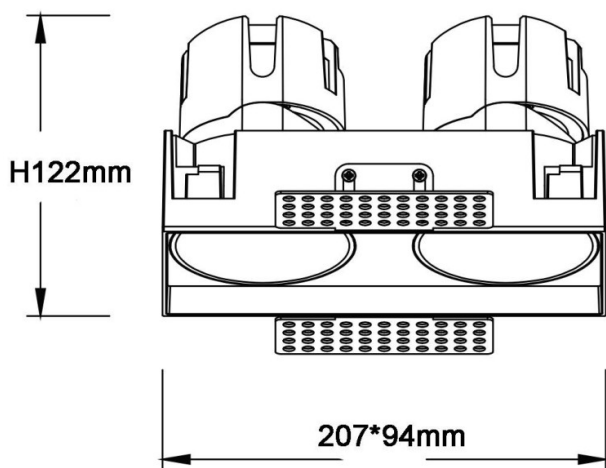

ZENITH IP65SX2

Lavov downlight from the family ZENITH IP65SX2 with a power of 2X20W and a 24 degrees beam angle. CCT 3000K. White color. With a total lumen output of 2X1600lm and a luminous efficacy of 80lm/W. Made in Die Cast Aluminum. IP65degree of protection. Class II isolation. DALI wireless Casamby driver. UGR19. CRI90.

Item code	86.D287.2329.01
Product type	Indoor
Category	Downlights
Family	ZENITH
Subfamily	ZENITH IP65SX2
Pictograms	

Dimensions

Product dimensions (mm) **224*110xH122mm**

Scheme

Product	
Real power (W)	2X20
Real luminous flux (Lm)	2X1600
Luminous efficiency (Lm/W)	80
Beam angle (°)	24
Life time (h)	50000 h L80B10
IP	65
Electrical class insulation	Clas II
Colour	White
U. G. R	19
Control gear included	Yes
Control gear	DALI wireless Casamby
Flicker Free	Yes
Light source	LED
Type of LED	COB
Colour temperature (K)	3000
Colour consistency (SDCM)	SDCM<3
CRI	90