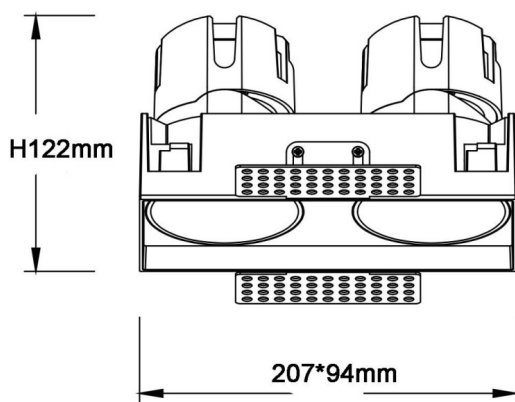

ZENITH IP65SX2

Lavov downlight from the family ZENITH IP65SX2 with a power of 2X20W and a 24 degrees beam angle. CCT 3000K. Black color. With a total lumen output of 2X1600lm and a luminous efficacy of 80lm/W. Made in Die Cast Aluminum. IP65degree of protection. Class II isolation. DALI wireless Casamby driver. UGR19. CRI90.

Item code	86.D287.2329.02
Product type	Indoor
Category	Downlights
Family	ZENITH
Subfamily	ZENITH IP65SX2
Pictograms	

Dimensions

Product dimensions (mm) **224*110xH122mm**

Scheme

Product	
Real power (W)	2X20
Real luminous flux (Lm)	2X1600
Luminous efficiency (Lm/W)	80
Beam angle (°)	24
Life time (h)	50000 h L80B10
IP	65
Electrical class insulation	Clas II
Colour	Black
U. G. R	19
Control gear included	Yes
Control gear	DALI wireless Casamby
Flicker Free	Yes
Light source	LED
Type of LED	COB
Colour temperature (K)	3000
Colour consistency (SDCM)	SDCM3
CRI	90