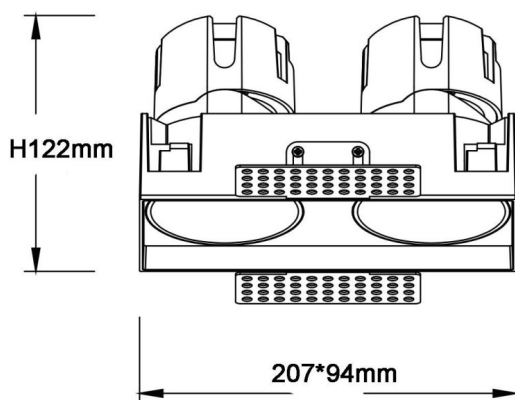

ZENITH IP65SX2

Lavov downlight from the family ZENITH IP65SX2 with a power of 2X20W and a 24 degrees beam angle. CCT 3000K. Black color. With a total lumen output of 2X1600lm and a luminous efficacy of 80lm/W. Made in Die Cast Aluminum. IP65degree of protection. Class II isolation. DALI wireless Casamby driver. UGR19. CRI90.

Dimensions

Product dimensions (mm) 224*110xH122mm

Scheme

| | |
|--------------|-----------------|
| Item code | 86.D287.2329.02 |
| Product type | Indoor |
| Category | Downlights |
| Family | ZENITH |
| Subfamily | ZENITH IP65SX2 |
| Pictograms | |

Product

| | |
|-----------------------------|-----------------------|
| Real power (W) | 2X20 |
| Real luminous flux (Lm) | 2X1600 |
| Luminous efficiency (Lm/W) | 80 |
| Beam angle (º) | 24 |
| Life time (h) | 50000 h L80B10 |
| IP | 65 |
| Electrical class insulation | Clas II |
| Colour | Black |
| U. G. R | 19 |
| Control gear included | Yes |
| Control gear | DALI wireless Casamby |
| Flicker Free | Yes |
| Light source | LED |
| Type of LED | COB |
| Colour temperature (K) | 3000 |
| Colour consistency (SDCM) | SDCM<3 |
| CRI | 90 |