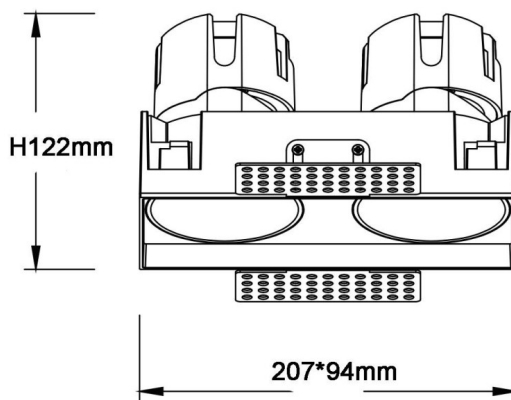

ZENITH IP65SX2

Lavov downlight from the family ZENITH IP65SX2 with a power of 2X20W and a 24 degrees beam angle. CCT 3000K. Black color. With a total lumen output of 2X1600lm and a luminous efficacy of 80lm/W. Made in Die Cast Aluminum. IP65degree of protection. Class II isolation. DALI wireless Casamby driver. UGR19. CRI90.

Dimensions

Product dimensions (mm) 224*110xH122mm

Scheme

Item code	86.D287.2329.02
Product type	Indoor
Category	Downlights
Family	ZENITH
Subfamily	ZENITH IP65SX2
Pictograms	

Product	
Real power (W)	2X20
Real luminous flux (Lm)	2X1600
Luminous efficiency (Lm/W)	80
Beam angle (º)	24
Life time (h)	50000 h L80B10
IP	65
Electrical class insulation	Clas II
Colour	Black
U. G. R	19
Control gear included	Yes
Control gear	DALI wireless Casamby
Flicker Free	Yes
Light source	LED
Type of LED	COB
Colour temperature (K)	3000
Colour consistency (SDCM)	SDCM<3
CRI	90