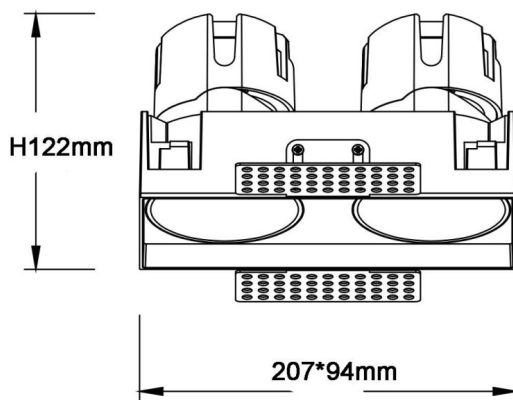

### ZENITH IP65SX2 Trimless

Lavov downlight from the family ZENITH IP65SX2 Trimless with a power of 2X20W and a 36 degrees beam angle. CCT 3000K. White color. With a total lumen output of 2X1600lm and a luminous efficacy of 80lm/W. Made in Die Cast Aluminum. IP65degree of protection. Class II isolation. ON/OFFdriver. UGR19. CRI90.

<b>Item code</b>	<b>86.D287.2331.01</b>
<b>Product type</b>	<b>Indoor</b>
<b>Category</b>	<b>Downlights</b>
<b>Family</b>	<b>ZENITH</b>
<b>Subfamily</b>	<b>ZENITH IP65SX2 Trimless</b>
<b>Pictograms</b>	

### Dimensions

**Product dimensions (mm)** **207x94xH122mm**

### Scheme

<b>Product</b>	
<b>Real power (W)</b>	<b>2X20</b>
<b>Real luminous flux (Lm)</b>	<b>2X1600</b>
<b>Luminous efficiency (Lm/W)</b>	<b>80</b>
<b>Beam angle (°)</b>	<b>36</b>
<b>Life time (h)</b>	<b>50000 h L80B10</b>
<b>IP</b>	<b>65</b>
<b>Electrical class insulation</b>	<b>Clas II</b>
<b>Colour</b>	<b>White</b>
<b>U. G. R</b>	<b>19</b>
<b>Control gear included</b>	<b>Yes</b>
<b>Control gear</b>	<b>ON/OFF</b>
<b>Flicker Free</b>	<b>Yes</b>
<b>Light source</b>	<b>LED</b>
<b>Type of LED</b>	<b>COB</b>
<b>Colour temperature (K)</b>	<b>3000</b>
<b>Colour consistency (SDCM)</b>	<b>SDCM3</b>
<b>CRI</b>	<b>90</b>