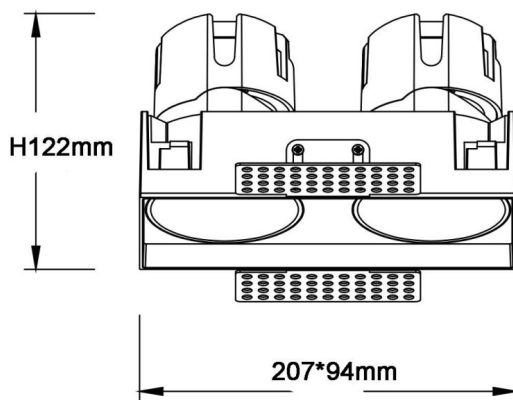

### ZENITH IP65SX2 Trimless

Lavov downlight from the family ZENITH IP65SX2 Trimless with a power of 2X20W and a 36 degrees beam angle. CCT 3000K. White color. With a total lumen output of 2X1600lm and a luminous efficacy of 80lm/W. Made in Die Cast Aluminum. IP65degree of protection. Class II isolation. ON/OFFdriver. UGR19. CRI90.

<b>Item code</b>	<b>86.D287.2331.01</b>
<b>Product type</b>	<b>Indoor</b>
<b>Category</b>	<b>Downlights</b>
<b>Family</b>	<b>ZENITH</b>
<b>Subfamily</b>	<b>ZENITH IP65SX2 Trimless</b>
<b>Pictograms</b>	

### Dimensions

**Product dimensions (mm)** **207x94xH122mm**

### Scheme

<b>Product</b>	
<b>Real power (W)</b>	<b>2X20</b>
<b>Real luminous flux (Lm)</b>	<b>2X1600</b>
<b>Luminous efficiency (Lm/W)</b>	<b>80</b>
<b>Beam angle (&amp;ordm;)</b>	<b>36</b>
<b>Life time (h)</b>	<b>50000 h L80B10</b>
<b>IP</b>	<b>65</b>
<b>Electrical class insulation</b>	<b>Clas II</b>
<b>Colour</b>	<b>White</b>
<b>U. G. R</b>	<b>19</b>
<b>Control gear included</b>	<b>Yes</b>
<b>Control gear</b>	<b>ON/OFF</b>
<b>Flicker Free</b>	<b>Yes</b>
<b>Light source</b>	<b>LED</b>
<b>Type of LED</b>	<b>COB</b>
<b>Colour temperature (K)</b>	<b>3000</b>
<b>Colour consistency (SDCM)</b>	<b>SDCM&lt;3</b>
<b>CRI</b>	<b>90</b>