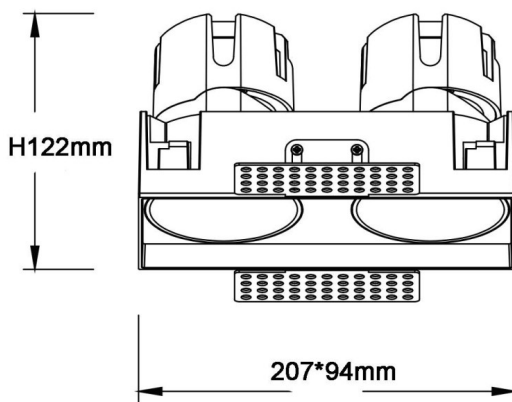

ZENITH IP65SX2 Trimless

Lavov downlight from the family ZENITH IP65SX2 Trimless with a power of 2X20W and a 36 degrees beam angle. CCT 3000K. Black color. With a total lumen output of 2X1600lm and a luminous efficacy of 80lm/W. Made in Die Cast Aluminum. IP65degree of protection. Class II isolation. ON/OFFdriver. UGR19. CRI90.

Dimensions	
Product dimensions (mm)	207x94xH122mm

Scheme

Item code	86.D287.2331.02
Product type	Indoor
Category	Downlights
Family	ZENITH
Subfamily	ZENITH IP65SX2 Trimless
Pictograms	

Product	
Real power (W)	2X20
Real luminous flux (Lm)	2X1600
Luminous efficiency (Lm/W)	80
Beam angle (º)	36
Life time (h)	50000 h L80B10
IP	65
Electrical class insulation	Clas II
Colour	Black
U. G. R	19
Control gear included	Yes
Control gear	ON/OFF
Flicker Free	Yes
Light source	LED
Type of LED	COB
Colour temperature (K)	3000
Colour consistency (SDCM)	SDCM<3
CRI	90