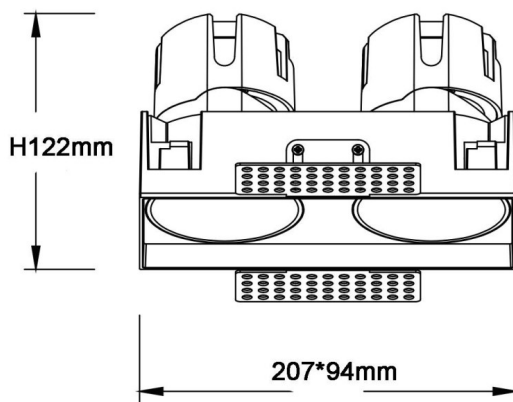

ZENITH IP65SX2 Trimless

Lavov downlight from the family ZENITH IP65SX2 Trimless with a power of 2X20W and a 36 degrees beam angle. CCT 3000K. Black color. With a total lumen output of 2X1600lm and a luminous efficacy of 80lm/W. Made in Die Cast Aluminum. IP65degree of protection. Class II isolation. ON/OFFdriver. UGR19. CRI90.

Dimensions

Product dimensions (mm) **207x94xH122mm**

Scheme

Item code	86.D287.2331.02
Product type	Indoor
Category	Downlights
Family	ZENITH
Subfamily	ZENITH IP65SX2 Trimless

Pictograms

Product	
Real power (W)	2X20
Real luminous flux (Lm)	2X1600
Luminous efficiency (Lm/W)	80
Beam angle (°)	36
Life time (h)	50000 h L80B10
IP	65
Electrical class insulation	Clas II
Colour	Black
U. G. R	19
Control gear included	Yes
Control gear	ON/OFF
Flicker Free	Yes
Light source	LED
Type of LED	COB
Colour temperature (K)	3000
Colour consistency (SDCM)	SDCM3
CRI	90