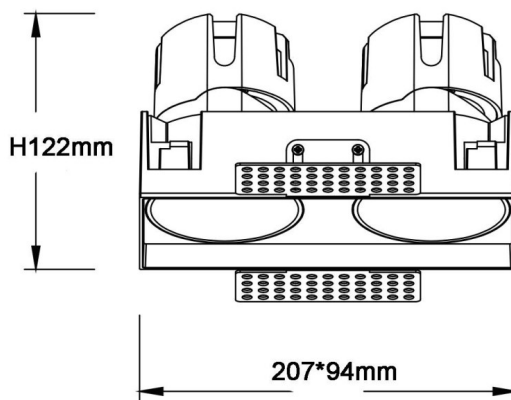

ZENITH IP65SX2

Lavov downlight from the family ZENITH IP65SX2 with a power of 2X20W and a 36 degrees beam angle. CCT 3000K. Black color. With a total lumen output of 2X1600lm and a luminous efficacy of 80lm/W. Made in Die Cast Aluminum. IP65degree of protection. Class II isolation. DALI wireless Casamby driver. UGR19. CRI90.

Item code	86.D287.2339.02
Product type	Indoor
Category	Downlights
Family	ZENITH
Subfamily	ZENITH IP65SX2
Pictograms	

Dimensions

Product dimensions (mm) **224*110xH122mm**

Scheme

Product	
Real power (W)	2X20
Real luminous flux (Lm)	2X1600
Luminous efficiency (Lm/W)	80
Beam angle (&ordm;)	36
Life time (h)	50000 h L80B10
IP	65
Electrical class insulation	Clas II
Colour	Black
U. G. R	19
Control gear included	Yes
Control gear	DALI wireless Casamby
Flicker Free	Yes
Light source	LED
Type of LED	COB
Colour temperature (K)	3000
Colour consistency (SDCM)	SDCM<3
CRI	90