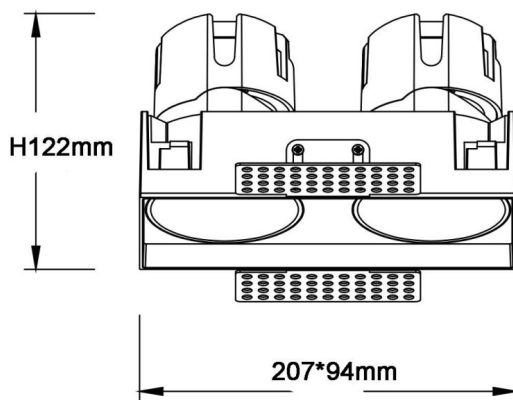

Scheme

Product	
Real power (W)	2X20
Real luminous flux (Lm)	2X1600
Luminous efficiency (Lm/W)	80
Beam angle (°)	60
Life time (h)	50000 h L80B10
IP	65
Electrical class insulation	Clas II
Colour	White
U. G. R	19
Control gear included	Yes
Control gear	ON/OFF
Flicker Free	Yes
Light source	LED
Type of LED	COB
Colour temperature (K)	3000
Colour consistency (SDCM)	SDCM3
CRI	90