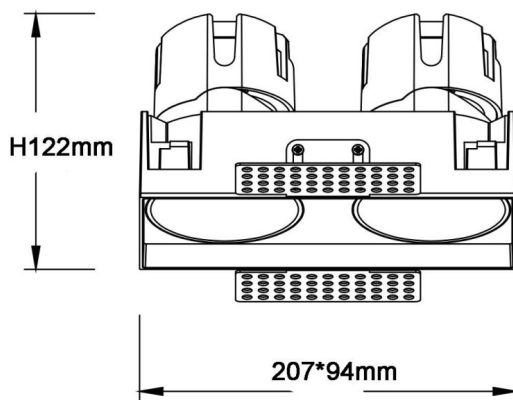

**ZENITH IP65SX2 Trimless**

Lavov downlight from the family ZENITH IP65SX2 Trimless with a power of 2X20W and a 60 degrees beam angle. CCT 3000K. White color. With a total lumen output of 2X1600lm and a luminous efficacy of 80lm/W. Made in Die Cast Aluminum. IP65degree of protection. Class II isolation. ON/OFFdriver. UGR19. CRI90.

<b>Item code</b>	<b>86.D287.2341.01</b>
<b>Product type</b>	<b>Indoor</b>
<b>Category</b>	<b>Downlights</b>
<b>Family</b>	<b>ZENITH</b>
<b>Subfamily</b>	<b>ZENITH IP65SX2 Trimless</b>
<b>Pictograms</b>	

**Dimensions**

**Product dimensions (mm)**      **207x94xH122mm**

**Scheme**

<b>Product</b>	
<b>Real power (W)</b>	<b>2X20</b>
<b>Real luminous flux (Lm)</b>	<b>2X1600</b>
<b>Luminous efficiency (Lm/W)</b>	<b>80</b>
<b>Beam angle (°)</b>	<b>60</b>
<b>Life time (h)</b>	<b>50000 h L80B10</b>
<b>IP</b>	<b>65</b>
<b>Electrical class insulation</b>	<b>Clas II</b>
<b>Colour</b>	<b>White</b>
<b>U. G. R</b>	<b>19</b>
<b>Control gear included</b>	<b>Yes</b>
<b>Control gear</b>	<b>ON/OFF</b>
<b>Flicker Free</b>	<b>Yes</b>
<b>Light source</b>	<b>LED</b>
<b>Type of LED</b>	<b>COB</b>
<b>Colour temperature (K)</b>	<b>3000</b>
<b>Colour consistency (SDCM)</b>	<b>SDCM3</b>
<b>CRI</b>	<b>90</b>