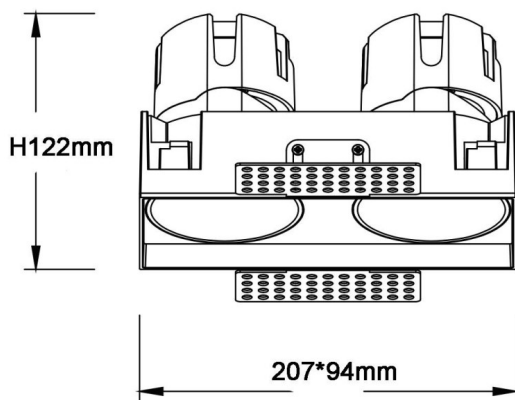

ZENITH IP65SX2 Trimless

Lavov downlight from the family ZENITH IP65SX2 Trimless with a power of 2X20W and a 60 degrees beam angle. CCT 3000K. Black color. With a total lumen output of 2X1600lm and a luminous efficacy of 80lm/W. Made in Die Cast Aluminum. IP65degree of protection. Class II isolation. ON/OFFdriver. UGR19. CRI90.

Item code	86.D287.2341.02
Product type	Indoor
Category	Downlights
Family	ZENITH
Subfamily	ZENITH IP65SX2 Trimless
Pictograms	

Dimensions

Product dimensions (mm) **207x94xH122mm**

Scheme

Product	
Real power (W)	2X20
Real luminous flux (Lm)	2X1600
Luminous efficiency (Lm/W)	80
Beam angle (°)	60
Life time (h)	50000 h L80B10
IP	65
Electrical class insulation	Clas II
Colour	Black
U. G. R	19
Control gear included	Yes
Control gear	ON/OFF
Flicker Free	Yes
Light source	LED
Type of LED	COB
Colour temperature (K)	3000
Colour consistency (SDCM)	SDCM3
CRI	90