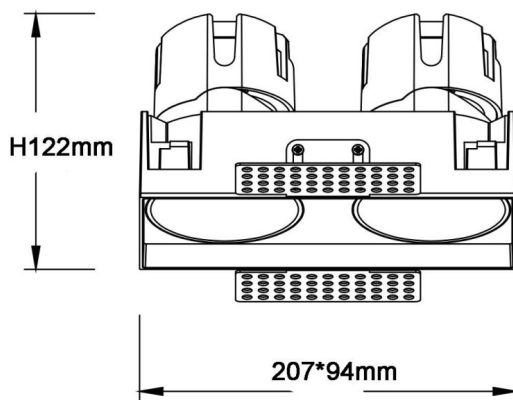

ZENITH IP65SX2 Trimless

Lavov downlight from the family ZENITH IP65SX2 Trimless with a power of 2X20W and a 60 degrees beam angle. CCT 3000K. Black color. With a total lumen output of 2X1600lm and a luminous efficacy of 80lm/W. Made in Die Cast Aluminum. IP65degree of protection. Class II isolation. ON/OFFdriver. UGR19. CRI90.

Item code	86.D287.2341.02
Product type	Indoor
Category	Downlights
Family	ZENITH
Subfamily	ZENITH IP65SX2 Trimless
Pictograms	

Dimensions

Product dimensions (mm) **207x94xH122mm**

Scheme

Product	
Real power (W)	2X20
Real luminous flux (Lm)	2X1600
Luminous efficiency (Lm/W)	80
Beam angle (&ordm;)	60
Life time (h)	50000 h L80B10
IP	65
Electrical class insulation	Clas II
Colour	Black
U. G. R	19
Control gear included	Yes
Control gear	ON/OFF
Flicker Free	Yes
Light source	LED
Type of LED	COB
Colour temperature (K)	3000
Colour consistency (SDCM)	SDCM<3
CRI	90