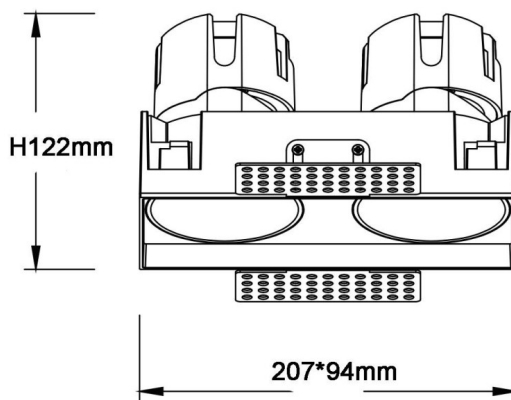

ZENITH IP65SX2

Lavov downlight from the family ZENITH IP65SX2 with a power of 2X20W and a 60 degrees beam angle. CCT 3000K. White color. With a total lumen output of 2X1600lm and a luminous efficacy of 80lm/W. Made in Die Cast Aluminum. IP65degree of protection. Class II isolation. DALI wireless Casamby driver. UGR19. CRI90.

Dimensions

Product dimensions (mm) 224*110xH122mm

Scheme

Item code	86.D287.2349.01
Product type	Indoor
Category	Downlights
Family	ZENITH
Subfamily	ZENITH IP65SX2
Pictograms	

Product	
Real power (W)	2X20
Real luminous flux (Lm)	2X1600
Luminous efficiency (Lm/W)	80
Beam angle (º)	60
Life time (h)	50000 h L80B10
IP	65
Electrical class insulation	Clas II
Colour	White
U. G. R	19
Control gear included	Yes
Control gear	DALI wireless Casamby
Flicker Free	Yes
Light source	LED
Type of LED	COB
Colour temperature (K)	3000
Colour consistency (SDCM)	SDCM<3
CRI	90