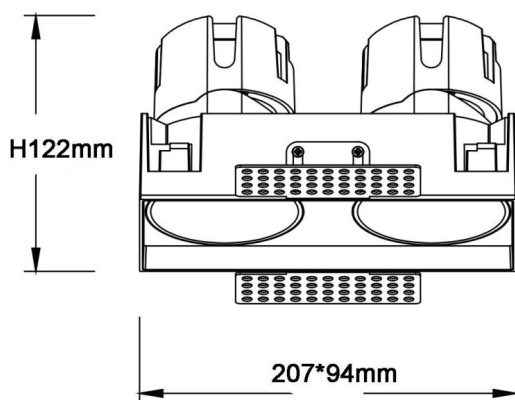

### ZENITH IP65SX2

Lavov downlight from the family ZENITH IP65SX2 with a power of 2X20W and a 60 degrees beam angle. CCT 3000K. White color. With a total lumen output of 2X1600lm and a luminous efficacy of 80lm/W. Made in Die Cast Aluminum. IP65degree of protection. Class II isolation. DALI wireless Casamby driver. UGR19. CRI90.

### Dimensions

Product dimensions (mm) 224\*110xH122mm

### Scheme

Product	
Real power (W)	2X20
Real luminous flux (Lm)	2X1600
Luminous efficiency (Lm/W)	80
Beam angle (°)	60
Life time (h)	50000 h L80B10
IP	65
Electrical class insulation	Clas II
Colour	White
U. G. R	19
Control gear included	Yes
Control gear	DALI wireless Casamby
Flicker Free	Yes
Light source	LED
Type of LED	COB
Colour temperature (K)	3000
Colour consistency (SDCM)	SDCM3
CRI	90