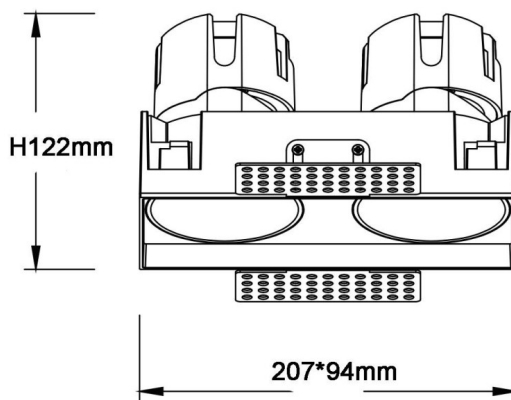

### ZENITH IP65SX2

Lavov downlight from the family ZENITH IP65SX2 with a power of 2X20W and a 60 degrees beam angle. CCT 3000K. Black color. With a total lumen output of 2X1600lm and a luminous efficacy of 80lm/W. Made in Die Cast Aluminum. IP65degree of protection. Class II isolation. DALI wireless Casamby driver. UGR19. CRI90.

#### Dimensions

Product dimensions (mm) 224\*110xH122mm

#### Scheme

Item code	86.D287.2349.02
Product type	Indoor
Category	Downlights
Family	ZENITH
Subfamily	ZENITH IP65SX2
Pictograms	

Product	
Real power (W)	2X20
Real luminous flux (Lm)	2X1600
Luminous efficiency (Lm/W)	80
Beam angle (&ordm;)	60
Life time (h)	50000 h L80B10
IP	65
Electrical class insulation	Clas II
Colour	Black
U. G. R	19
Control gear included	Yes
Control gear	DALI wireless Casamby
Flicker Free	Yes
Light source	LED
Type of LED	COB
Colour temperature (K)	3000
Colour consistency (SDCM)	SDCM<3
CRI	90