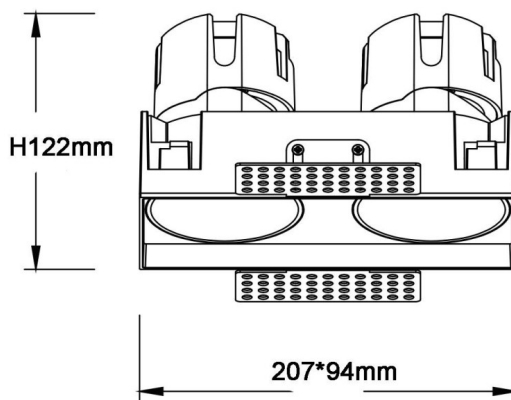

### ZENITH IP65SX2

Lavov downlight from the family ZENITH IP65SX2 with a power of 2X20W and a 60 degrees beam angle. CCT 3000K. Black color. With a total lumen output of 2X1600lm and a luminous efficacy of 80lm/W. Made in Die Cast Aluminum. IP65degree of protection. Class II isolation. DALI wireless Casamby driver. UGR19. CRI90.

#### Dimensions

Product dimensions (mm) 224\*110xH122mm

#### Scheme

Item code	86.D287.2349.02
Product type	Indoor
Category	Downlights
Family	ZENITH
Subfamily	ZENITH IP65SX2
Pictograms	

Product	
Real power (W)	2X20
Real luminous flux (Lm)	2X1600
Luminous efficiency (Lm/W)	80
Beam angle (°)	60
Life time (h)	50000 h L80B10
IP	65
Electrical class insulation	Clas II
Colour	Black
U. G. R	19
Control gear included	Yes
Control gear	DALI wireless Casamby
Flicker Free	Yes
Light source	LED
Type of LED	COB
Colour temperature (K)	3000
Colour consistency (SDCM)	SDCM3
CRI	90