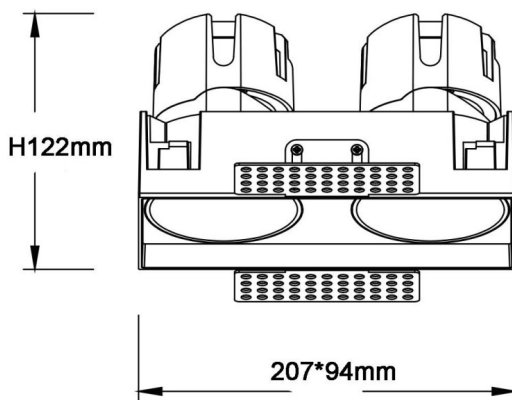

ZENITH IP65SX2 Trimless

Lavov downlight from the family ZENITH IP65SX2 Trimless with a power of 2X20W and a 12 degrees beam angle. CCT 4000K. White color. With a total lumen output of 2X1600lm and a luminous efficacy of 80lm/W. Made in Die Cast Aluminum. IP65degree of protection. Class II isolation. DALI driver. UGR19. CRI90.

Dimensions

Product dimensions (mm) **207x94xH122mm**

Scheme

Item code	86.D287.2413.01
Product type	Indoor
Category	Downlights
Family	ZENITH
Subfamily	ZENITH IP65SX2 Trimless

Pictograms

Product	
Real power (W)	2X20
Real luminous flux (Lm)	2X1600
Luminous efficiency (Lm/W)	80
Beam angle (°)	12
Life time (h)	50000 h L80B10
IP	65
Electrical class insulation	Clas II
Colour	White
U. G. R	19
Control gear included	Yes
Control gear	DALI
Flicker Free	Yes
Light source	LED
Type of LED	COB
Colour temperature (K)	4000
Colour consistency (SDCM)	SDCM3
CRI	90