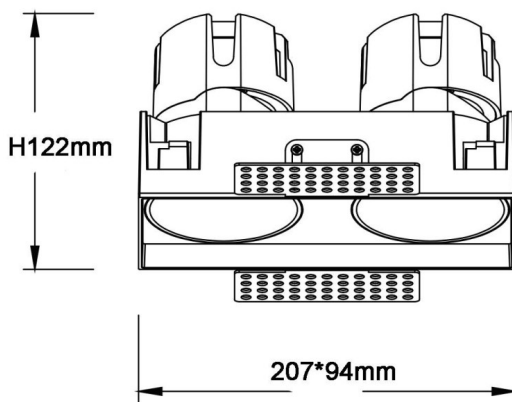

ZENITH IP65SX2 Trimless

Lavov downlight from the family ZENITH IP65SX2 Trimless with a power of 2X20W and a 12 degrees beam angle. CCT 4000K. Black color. With a total lumen output of 2X1600lm and a luminous efficacy of 80lm/W. Made in Die Cast Aluminum. IP65degree of protection. Class II isolation. DALI driver. UGR19. CRI90.

Dimensions

Product dimensions (mm) **207x94xH122mm**

Scheme

Item code	86.D287.2413.02
Product type	Indoor
Category	Downlights
Family	ZENITH
Subfamily	ZENITH IP65SX2 Trimless

Pictograms

Product	
Real power (W)	2X20
Real luminous flux (Lm)	2X1600
Luminous efficiency (Lm/W)	80
Beam angle (&ordm;)	12
Life time (h)	50000 h L80B10
IP	65
Electrical class insulation	Clas II
Colour	Black
U. G. R	19
Control gear included	Yes
Control gear	DALI
Flicker Free	Yes
Light source	LED
Type of LED	COB
Colour temperature (K)	4000
Colour consistency (SDCM)	SDCM<3
CRI	90