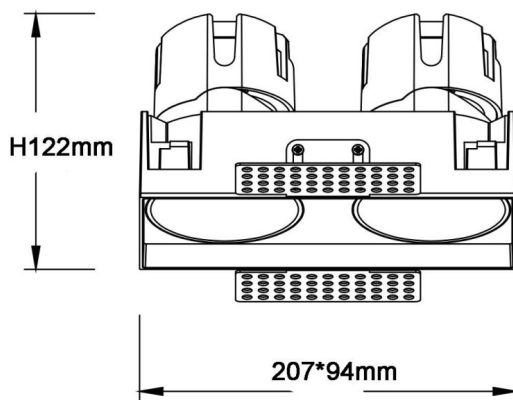

### ZENITH IP65SX2 Trimless

Lavov downlight from the family ZENITH IP65SX2 Trimless with a power of 2X20W and a 24 degrees beam angle. CCT 4000K. White color. With a total lumen output of 2X1600lm and a luminous efficacy of 80lm/W. Made in Die Cast Aluminum. IP65degree of protection. Class II isolation. ON/OFFdriver. UGR19. CRI90.

<b>Item code</b>	<b>86.D287.2421.01</b>
<b>Product type</b>	<b>Indoor</b>
<b>Category</b>	<b>Downlights</b>
<b>Family</b>	<b>ZENITH</b>
<b>Subfamily</b>	<b>ZENITH IP65SX2 Trimless</b>
<b>Pictograms</b>	

### Dimensions

**Product dimensions (mm)** **207x94xH122mm**

### Scheme

<b>Product</b>	
<b>Real power (W)</b>	<b>2X20</b>
<b>Real luminous flux (Lm)</b>	<b>2X1600</b>
<b>Luminous efficiency (Lm/W)</b>	<b>80</b>
<b>Beam angle (°)</b>	<b>24</b>
<b>Life time (h)</b>	<b>50000 h L80B10</b>
<b>IP</b>	<b>65</b>
<b>Electrical class insulation</b>	<b>Clas II</b>
<b>Colour</b>	<b>White</b>
<b>U. G. R</b>	<b>19</b>
<b>Control gear included</b>	<b>Yes</b>
<b>Control gear</b>	<b>ON/OFF</b>
<b>Flicker Free</b>	<b>Yes</b>
<b>Light source</b>	<b>LED</b>
<b>Type of LED</b>	<b>COB</b>
<b>Colour temperature (K)</b>	<b>4000</b>
<b>Colour consistency (SDCM)</b>	<b>SDCM3</b>
<b>CRI</b>	<b>90</b>