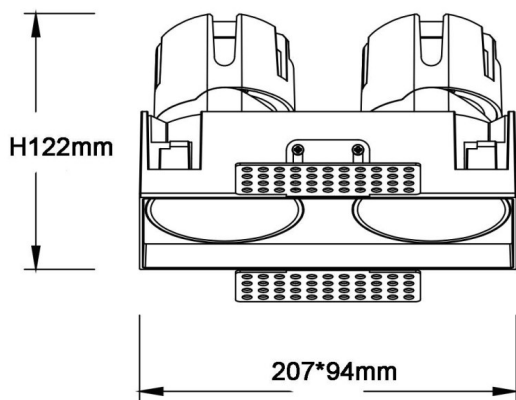

ZENITH IP65SX2 Trimless

Lavov downlight from the family ZENITH IP65SX2 Trimless with a power of 2X20W and a 24 degrees beam angle. CCT 4000K. White color. With a total lumen output of 2X1600lm and a luminous efficacy of 80lm/W. Made in Die Cast Aluminum. IP65degree of protection. Class II isolation. ON/OFFdriver. UGR19. CRI90.

Dimensions	
Product dimensions (mm)	207x94xH122mm

Scheme

Item code	86.D287.2421.01
Product type	Indoor
Category	Downlights
Family	ZENITH
Subfamily	ZENITH IP65SX2 Trimless
Pictograms	

Product	
Real power (W)	2X20
Real luminous flux (Lm)	2X1600
Luminous efficiency (Lm/W)	80
Beam angle (º)	24
Life time (h)	50000 h L80B10
IP	65
Electrical class insulation	Clas II
Colour	White
U. G. R	19
Control gear included	Yes
Control gear	ON/OFF
Flicker Free	Yes
Light source	LED
Type of LED	COB
Colour temperature (K)	4000
Colour consistency (SDCM)	SDCM<3
CRI	90