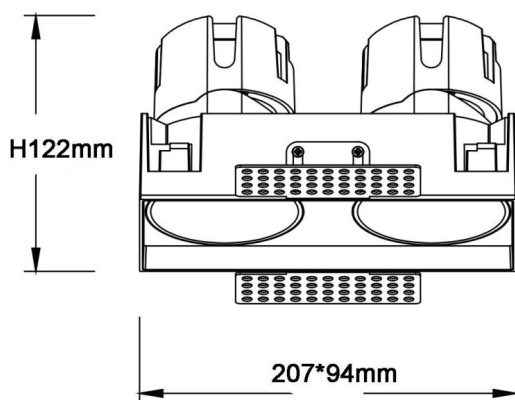

### ZENITH IP65SX2 Trimless

Lavov downlight from the family ZENITH IP65SX2 Trimless with a power of 2X20W and a 24 degrees beam angle. CCT 4000K. Black color. With a total lumen output of 2X1600lm and a luminous efficacy of 80lm/W. Made in Die Cast Aluminum. IP65degree of protection. Class II isolation. ON/OFFdriver. UGR19. CRI90.

<b>Item code</b>	<b>86.D287.2421.02</b>
<b>Product type</b>	<b>Indoor</b>
<b>Category</b>	<b>Downlights</b>
<b>Family</b>	<b>ZENITH</b>
<b>Subfamily</b>	<b>ZENITH IP65SX2 Trimless</b>
<b>Pictograms</b>	

### Dimensions

**Product dimensions (mm)** **207x94xH122mm**

### Scheme

<b>Product</b>	
<b>Real power (W)</b>	<b>2X20</b>
<b>Real luminous flux (Lm)</b>	<b>2X1600</b>
<b>Luminous efficiency (Lm/W)</b>	<b>80</b>
<b>Beam angle (°)</b>	<b>24</b>
<b>Life time (h)</b>	<b>50000 h L80B10</b>
<b>IP</b>	<b>65</b>
<b>Electrical class insulation</b>	<b>Clas II</b>
<b>Colour</b>	<b>Black</b>
<b>U. G. R</b>	<b>19</b>
<b>Control gear included</b>	<b>Yes</b>
<b>Control gear</b>	<b>ON/OFF</b>
<b>Flicker Free</b>	<b>Yes</b>
<b>Light source</b>	<b>LED</b>
<b>Type of LED</b>	<b>COB</b>
<b>Colour temperature (K)</b>	<b>4000</b>
<b>Colour consistency (SDCM)</b>	<b>SDCM3</b>
<b>CRI</b>	<b>90</b>