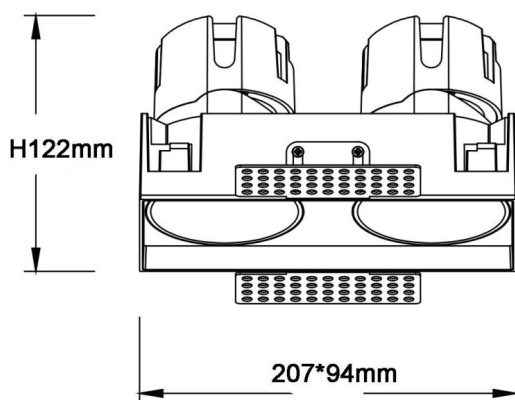

ZENITH IP65SX2 Trimless

Lavov downlight from the family ZENITH IP65SX2 Trimless with a power of 2X20W and a 24 degrees beam angle. CCT 4000K. Black color. With a total lumen output of 2X1600lm and a luminous efficacy of 80lm/W. Made in Die Cast Aluminum. IP65degree of protection. Class II isolation. ON/OFFdriver. UGR19. CRI90.

Item code	86.D287.2421.02
Product type	Indoor
Category	Downlights
Family	ZENITH
Subfamily	ZENITH IP65SX2 Trimless
Pictograms	

Dimensions

Product dimensions (mm) **207x94xH122mm**

Scheme

Product	
Real power (W)	2X20
Real luminous flux (Lm)	2X1600
Luminous efficiency (Lm/W)	80
Beam angle (&ordm;)	24
Life time (h)	50000 h L80B10
IP	65
Electrical class insulation	Clas II
Colour	Black
U. G. R	19
Control gear included	Yes
Control gear	ON/OFF
Flicker Free	Yes
Light source	LED
Type of LED	COB
Colour temperature (K)	4000
Colour consistency (SDCM)	SDCM<3
CRI	90