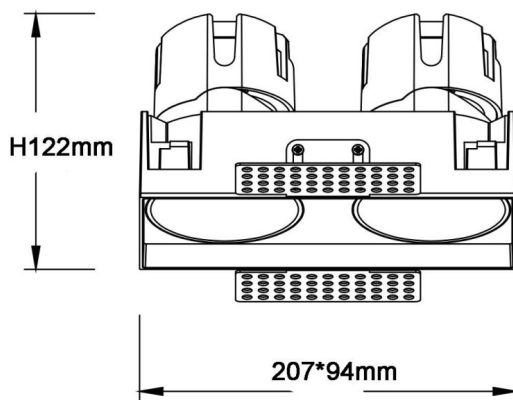

ZENITH IP65SX2 Trimless

Lavov downlight from the family ZENITH IP65SX2 Trimless with a power of 2X20W and a 24 degrees beam angle. CCT 4000K. White color. With a total lumen output of 2X1600lm and a luminous efficacy of 80lm/W. Made in Die Cast Aluminum. IP65degree of protection. Class II isolation. DALI driver. UGR19. CRI90.

Item code	86.D287.2423.01
Product type	Indoor
Category	Downlights
Family	ZENITH
Subfamily	ZENITH IP65SX2 Trimless
Pictograms	

Dimensions

Product dimensions (mm) **207x94xH122mm**

Scheme

Product	
Real power (W)	2X20
Real luminous flux (Lm)	2X1600
Luminous efficiency (Lm/W)	80
Beam angle (°)	24
Life time (h)	50000 h L80B10
IP	65
Electrical class insulation	Clas II
Colour	White
U. G. R	19
Control gear included	Yes
Control gear	DALI
Flicker Free	Yes
Light source	LED
Type of LED	COB
Colour temperature (K)	4000
Colour consistency (SDCM)	SDCM3
CRI	90