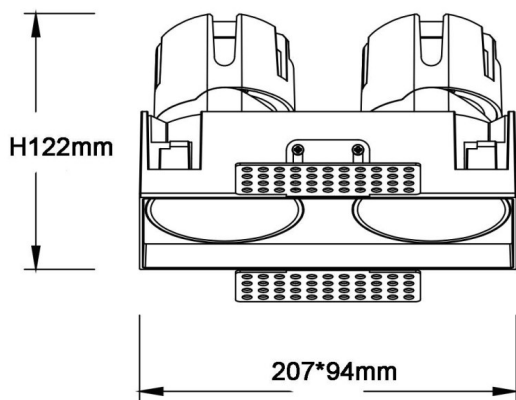

**ZENITH IP65SX2 Trimless**

Lavov downlight from the family ZENITH IP65SX2 Trimless with a power of 2X20W and a 24 degrees beam angle. CCT 4000K. Black color. With a total lumen output of 2X1600lm and a luminous efficacy of 80lm/W. Made in Die Cast Aluminum. IP65degree of protection. Class II isolation. DALI driver. UGR19. CRI90.

Dimensions	
Product dimensions (mm)	207x94xH122mm

**Scheme**

Item code	86.D287.2423.02
Product type	Indoor
Category	Downlights
Family	ZENITH
Subfamily	ZENITH IP65SX2 Trimless
Pictograms	

<b>Product</b>	
Real power (W)	2X20
Real luminous flux (Lm)	2X1600
Luminous efficiency (Lm/W)	80
Beam angle (&ordm;)	24
Life time (h)	50000 h L80B10
IP	65
Electrical class insulation	Clas II
Colour	Black
U. G. R	19
Control gear included	Yes
Control gear	DALI
Flicker Free	Yes
Light source	LED
Type of LED	COB
Colour temperature (K)	4000
Colour consistency (SDCM)	SDCM<3
CRI	90