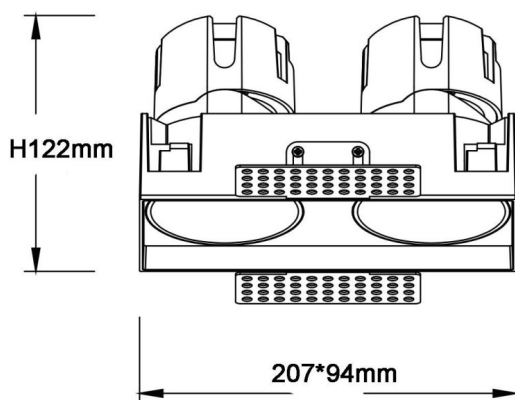

### ZENITH IP65SX2

Lavov downlight from the family ZENITH IP65SX2 with a power of 2X20W and a 24 degrees beam angle. CCT 4000K. White color. With a total lumen output of 2X1600lm and a luminous efficacy of 80lm/W. Made in Die Cast Aluminum. IP65degree of protection. Class II isolation. DALI wireless Casamby driver. UGR19. CRI90.

#### Dimensions

Product dimensions (mm) 224\*110xH122mm

#### Scheme

Item code	86.D287.2429.01
Product type	Indoor
Category	Downlights
Family	ZENITH
Subfamily	ZENITH IP65SX2
Pictograms	

Product	
Real power (W)	2X20
Real luminous flux (Lm)	2X1600
Luminous efficiency (Lm/W)	80
Beam angle (&ordm;)	24
Life time (h)	50000 h L80B10
IP	65
Electrical class insulation	Clas II
Colour	White
U. G. R	19
Control gear included	Yes
Control gear	DALI wireless Casamby
Flicker Free	Yes
Light source	LED
Type of LED	COB
Colour temperature (K)	4000
Colour consistency (SDCM)	SDCM<3
CRI	90