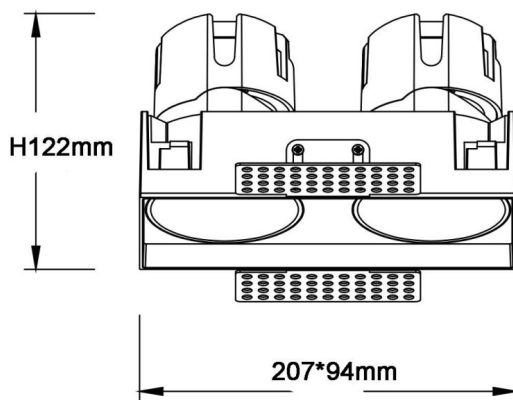

### ZENITH IP65SX2 Trimless

Lavov downlight from the family ZENITH IP65SX2 Trimless with a power of 2X20W and a 36 degrees beam angle. CCT 4000K. White color. With a total lumen output of 2X1600lm and a luminous efficacy of 80lm/W. Made in Die Cast Aluminum. IP65degree of protection. Class II isolation. ON/OFFdriver. UGR19. CRI90.

<b>Item code</b>	<b>86.D287.2431.01</b>
<b>Product type</b>	<b>Indoor</b>
<b>Category</b>	<b>Downlights</b>
<b>Family</b>	<b>ZENITH</b>
<b>Subfamily</b>	<b>ZENITH IP65SX2 Trimless</b>
<b>Pictograms</b>	

### Dimensions

**Product dimensions (mm)** **207x94xH122mm**

### Scheme

<b>Product</b>	
<b>Real power (W)</b>	<b>2X20</b>
<b>Real luminous flux (Lm)</b>	<b>2X1600</b>
<b>Luminous efficiency (Lm/W)</b>	<b>80</b>
<b>Beam angle (°)</b>	<b>36</b>
<b>Life time (h)</b>	<b>50000 h L80B10</b>
<b>IP</b>	<b>65</b>
<b>Electrical class insulation</b>	<b>Clas II</b>
<b>Colour</b>	<b>White</b>
<b>U. G. R</b>	<b>19</b>
<b>Control gear included</b>	<b>Yes</b>
<b>Control gear</b>	<b>ON/OFF</b>
<b>Flicker Free</b>	<b>Yes</b>
<b>Light source</b>	<b>LED</b>
<b>Type of LED</b>	<b>COB</b>
<b>Colour temperature (K)</b>	<b>4000</b>
<b>Colour consistency (SDCM)</b>	<b>SDCM3</b>
<b>CRI</b>	<b>90</b>