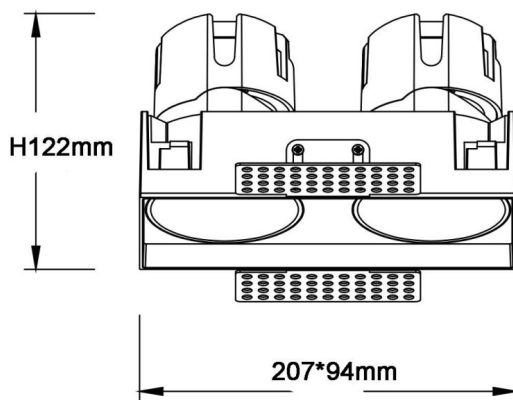

ZENITH IP65SX2 Trimless

Lavov downlight from the family ZENITH IP65SX2 Trimless with a power of 2X20W and a 60 degrees beam angle. CCT 4000K. White color. With a total lumen output of 2X1600lm and a luminous efficacy of 80lm/W. Made in Die Cast Aluminum. IP65 degree of protection. Class II isolation. DALI driver. UGR19. CRI90.

Item code	86.D287.2443.01
Product type	Indoor
Category	Downlights
Family	ZENITH
Subfamily	ZENITH IP65SX2 Trimless
Pictograms	

Dimensions

Product dimensions (mm) **207x94xH122mm**

Scheme

Product	
Real power (W)	2X20
Real luminous flux (Lm)	2X1600
Luminous efficiency (Lm/W)	80
Beam angle (&ordm;)	60
Life time (h)	50000 h L80B10
IP	65
Electrical class insulation	Clas II
Colour	White
U. G. R	19
Control gear included	Yes
Control gear	DALI
Flicker Free	Yes
Light source	LED
Type of LED	COB
Colour temperature (K)	4000
Colour consistency (SDCM)	SDCM<3
CRI	90