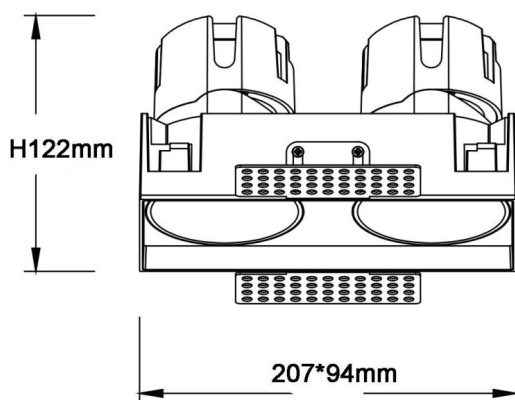

ZENITH IP65SX2 Trimless

Lavov downlight from the family ZENITH IP65SX2 Trimless with a power of 2X20W and a 60 degrees beam angle. CCT 4000K. Black color. With a total lumen output of 2X1600lm and a luminous efficacy of 80lm/W. Made in Die Cast Aluminum. IP65degree of protection. Class II isolation. DALI driver. UGR19. CRI90.

| | |
|---------------------|---|
| Item code | 86.D287.2443.02 |
| Product type | Indoor |
| Category | Downlights |
| Family | ZENITH |
| Subfamily | ZENITH IP65SX2 Trimless |
| Pictograms |  |

Dimensions

Product dimensions (mm) **207x94xH122mm**

Scheme

| | |
|------------------------------------|-----------------------|
| Product | |
| Real power (W) | 2X20 |
| Real luminous flux (Lm) | 2X1600 |
| Luminous efficiency (Lm/W) | 80 |
| Beam angle (&ordm;) | 60 |
| Life time (h) | 50000 h L80B10 |
| IP | 65 |
| Electrical class insulation | Clas II |
| Colour | Black |
| U. G. R | 19 |
| Control gear included | Yes |
| Control gear | DALI |
| Flicker Free | Yes |
| Light source | LED |
| Type of LED | COB |
| Colour temperature (K) | 4000 |
| Colour consistency (SDCM) | SDCM<3 |
| CRI | 90 |