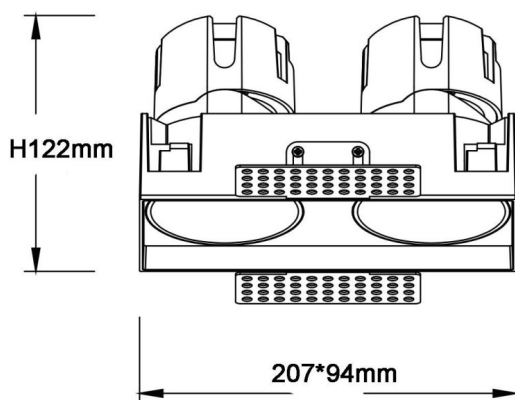

ZENITH IP65SX2

Lavov downlight from the family ZENITH IP65SX2 with a power of 2X20W and a 60 degrees beam angle. CCT 4000K. White color. With a total lumen output of 2X1600lm and a luminous efficacy of 80lm/W. Made in Die Cast Aluminum. IP65degree of protection. Class II isolation. DALI wireless Casamby driver. UGR19. CRI90.

Dimensions

Product dimensions (mm) 224*110xH122mm

Scheme

Item code	86.D287.2449.01
Product type	Indoor
Category	Downlights
Family	ZENITH
Subfamily	ZENITH IP65SX2
Pictograms	

Product	
Real power (W)	2X20
Real luminous flux (Lm)	2X1600
Luminous efficiency (Lm/W)	80
Beam angle (º)	60
Life time (h)	50000 h L80B10
IP	65
Electrical class insulation	Clas II
Colour	White
U. G. R	19
Control gear included	Yes
Control gear	DALI wireless Casamby
Flicker Free	Yes
Light source	LED
Type of LED	COB
Colour temperature (K)	4000
Colour consistency (SDCM)	SDCM<3
CRI	90