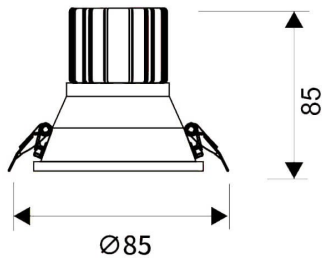

### LIGHT HOLE

Lavov Downlights from the family LIGHT HOLE ,power 10 W and CRI 80 with an optic 24 degrees made in Die Cast Aluminum finished in White with a real lumen output of 900lm and an efficiency of 90lm/W. ON/OFF driver.

Item code	86.D316.1311.01
Product type	Indoor
Category	Downlights
Family	LIGHT HOLE
Pictograms	

### Scheme

<b>Product</b>	
Real power (W)	10
Real luminous flux (Lm)	900
Luminous efficiency (Lm/W)	90
Beam angle (°)	24
Life time (h)	50000 h L80B10
IP	20
Electrical class insulation	Clas II
Colour	White
Control gear included	Yes
Control gear	ON/OFF
Flicker Free	Yes
Light source	LED
Type of LED	COB
Colour temperature (K)	3000
Colour consistency (SDCM)	SDCM<3
CRI	80