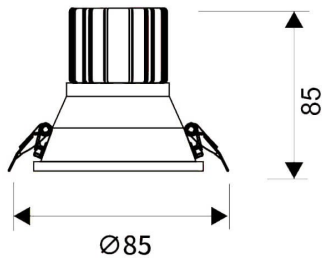

LIGHT HOLE

Lavov Downlights from the family LIGHT HOLE ,power 10 W and CRI 80 with an optic 24 degrees made in Die Cast Aluminum finished in White with a real lumen output of 900lm and an efficiency of 90lm/W. ON/OFF driver.

Item code	86.D316.1311.01
Product type	Indoor
Category	Downlights
Family	LIGHT HOLE
Pictograms	

Scheme

Product	
Real power (W)	10
Real luminous flux (Lm)	900
Luminous efficiency (Lm/W)	90
Beam angle (°)	24
Life time (h)	50000 h L80B10
IP	20
Electrical class insulation	Clas II
Colour	White
Control gear included	Yes
Control gear	ON/OFF
Flicker Free	Yes
Light source	LED
Type of LED	COB
Colour temperature (K)	3000
Colour consistency (SDCM)	SDCM<3
CRI	80