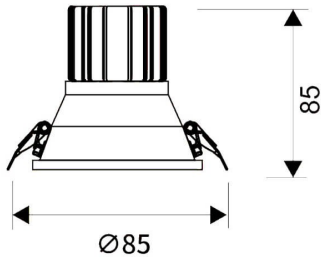

LIGHT HOLE

Lavov Downlights from the family LIGHT HOLE ,power 10 W and CRI 80 with an optic 24 degrees made in Die Cast Aluminum finished in White with a real lumen output of 900lm and an efficiency of 90lm/W. DALI driver.

Item code	86.D316.1313.01
Product type	Indoor
Category	Downlights
Family	LIGHT HOLE
Pictograms	         

Scheme

Product	
Real power (W)	10
Real luminous flux (Lm)	900
Luminous efficiency (Lm/W)	90
Beam angle (°)	24
Life time (h)	50000 h L80B10
IP	20
Electrical class insulation	Clas II
Colour	White
Control gear included	Yes
Control gear	DALI
Flicker Free	Yes
Light source	LED
Type of LED	COB
Colour temperature (K)	3000
Colour consistency (SDCM)	SDCM<3
CRI	80