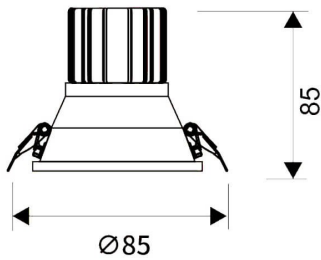

### LIGHT HOLE

Lavov Downlights from the family LIGHT HOLE ,power 10 W and CRI 80 with an optic 24 degrees made in Die Cast Aluminum finished in White with a real lumen output of 900lm and an efficiency of 90lm/W. DALI driver.

Item code	86.D316.1313.01
Product type	Indoor
Category	Downlights
Family	LIGHT HOLE
Pictograms	

### Scheme

<b>Product</b>	
Real power (W)	10
Real luminous flux (Lm)	900
Luminous efficiency (Lm/W)	90
Beam angle (°)	24
Life time (h)	50000 h L80B10
IP	20
Electrical class insulation	Clas II
Colour	White
Control gear included	Yes
Control gear	DALI
Flicker Free	Yes
Light source	LED
Type of LED	COB
Colour temperature (K)	3000
Colour consistency (SDCM)	SDCM<3
CRI	80