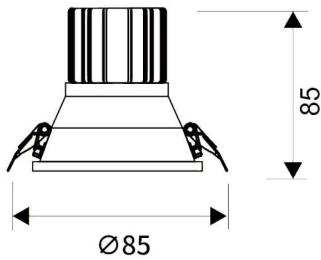

LIGHT HOLE

Lavov Downlights from the family LIGHT HOLE ,power 10 W and CRI 80 with an optic 38 degrees made in Die Cast Aluminum finished in White with a real lumen output of 900lm and an efficiency of 90lm/W. ON/OFF driver.

Item code	86.D316.1321.01
Product type	Indoor
Category	Downlights
Family	LIGHT HOLE

Pictograms

Scheme

Product

Real power (W)	10
Real luminous flux (Lm)	900
Luminous efficiency (Lm/W)	90
Beam angle (°)	38
Life time (h)	50000 h L80B10
IP	20
Electrical class insulation	Clas II
Colour	White
Control gear included	Yes
Control gear	ON/OFF
Flicker Free	Yes
Light source	LED
Type of LED	COB
Colour temperature (K)	3000
Colour consistency (SDCM)	SDCM<3
CRI	80