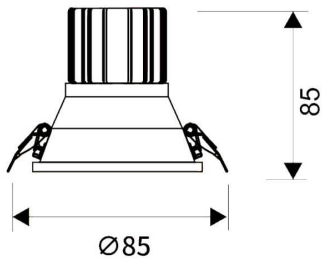

LIGHT HOLE

Lavov Downlights from the family LIGHT HOLE ,power 10 W and CRI 80 with an optic 38 degrees made in Die Cast Aluminum finished in White with a real lumen output of 900lm and an efficiency of 90lm/W. ON/OFF driver.

Item code	86.D316.1321.01
Product type	Indoor
Category	Downlights
Family	LIGHT HOLE
Pictograms	         

Scheme

Product	
Real power (W)	10
Real luminous flux (Lm)	900
Luminous efficiency (Lm/W)	90
Beam angle (°)	38
Life time (h)	50000 h L80B10
IP	20
Electrical class insulation	Clas II
Colour	White
Control gear included	Yes
Control gear	ON/OFF
Flicker Free	Yes
Light source	LED
Type of LED	COB
Colour temperature (K)	3000
Colour consistency (SDCM)	SDCM<3
CRI	80