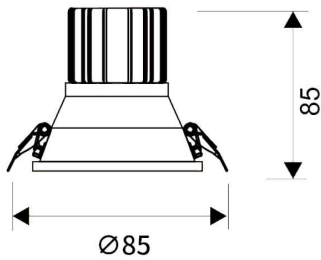

LIGHT HOLE

Lavov Downlights from the family LIGHT HOLE ,power 10 W and CRI 80 with an optic 38 degrees made in Die Cast Aluminum finished in White with a real lumen output of 900lm and an efficiency of 90lm/W. ON/OFF driver.

Item code	86.D316.1321.01
Product type	Indoor
Category	Downlights
Family	LIGHT HOLE
Pictograms	

Scheme

Product

Real power (W)	10
Real luminous flux (Lm)	900
Luminous efficiency (Lm/W)	90
Beam angle (°)	38
Life time (h)	50000 h L80B10
IP	20
Electrical class insulation	Clas II
Colour	White
Control gear included	Yes
Control gear	ON/OFF
Flicker Free	Yes
Light source	LED
Type of LED	COB
Colour temperature (K)	3000
Colour consistency (SDCM)	SDCM<3
CRI	80