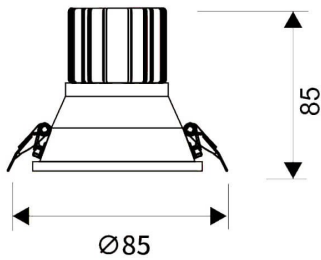

LIGHT HOLE

Lavov Downlights from the family LIGHT HOLE ,power 10 W and CRI 80 with an optic 38 degrees made in Die Cast Aluminum finished in White with a real lumen output of 900lm and an efficiency of 90lm/W. DALI driver.

Item code	86.D316.1323.01
Product type	Indoor
Category	Downlights
Family	LIGHT HOLE
Pictograms	

Scheme

Product	
Real power (W)	10
Real luminous flux (Lm)	900
Luminous efficiency (Lm/W)	90
Beam angle (°)	38
Life time (h)	50000 h L80B10
IP	20
Electrical class insulation	Clas II
Colour	White
Control gear included	Yes
Control gear	DALI
Flicker Free	Yes
Light source	LED
Type of LED	COB
Colour temperature (K)	3000
Colour consistency (SDCM)	SDCM<3
CRI	80