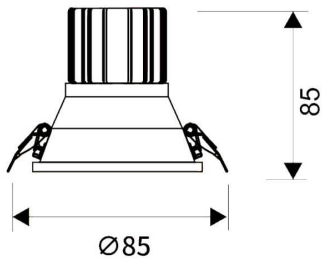

LIGHT HOLE

Lavov Downlights from the family LIGHT HOLE ,power 10 W and CRI 80 with an optic 38 degrees made in Die Cast Aluminum finished in White with a real lumen output of 900lm and an efficiency of 90lm/W. DALI driver.

Item code	86.D316.1323.01
Product type	Indoor
Category	Downlights
Family	LIGHT HOLE
Pictograms	         

Scheme

Product	
Real power (W)	10
Real luminous flux (Lm)	900
Luminous efficiency (Lm/W)	90
Beam angle (°)	38
Life time (h)	50000 h L80B10
IP	20
Electrical class insulation	Clas II
Colour	White
Control gear included	Yes
Control gear	DALI
Flicker Free	Yes
Light source	LED
Type of LED	COB
Colour temperature (K)	3000
Colour consistency (SDCM)	SDCM<3
CRI	80