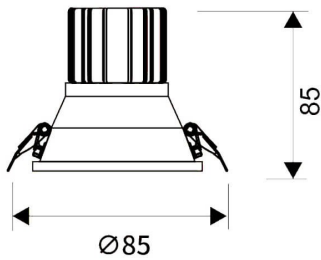

LIGHT HOLE

Lavov Downlights from the family LIGHT HOLE ,power 10 W and CRI 80 with an optic 40 degrees made in Die Cast Aluminum finished in White with a real lumen output of 900lm and an efficiency of 90lm/W. ON/OFF driver.

Item code	86.D316.1331.01
Product type	Indoor
Category	Downlights
Family	LIGHT HOLE
Pictograms	

Scheme

Product	
Real power (W)	10
Real luminous flux (Lm)	900
Luminous efficiency (Lm/W)	90
Beam angle (°)	40
Life time (h)	50000 h L80B10
IP	20
Electrical class insulation	Clas II
Colour	White
Control gear included	Yes
Control gear	ON/OFF
Flicker Free	Yes
Light source	LED
Type of LED	COB
Colour temperature (K)	3000
Colour consistency (SDCM)	SDCM<3
CRI	80