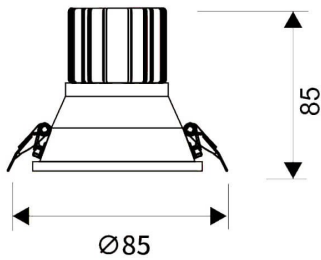

LIGHT HOLE

Lavov Downlights from the family LIGHT HOLE ,power 10 W and CRI 80 with an optic 40 degrees made in Die Cast Aluminum finished in White with a real lumen output of 900lm and an efficiency of 90lm/W. DALI driver.

Item code	86.D316.1333.01
Product type	Indoor
Category	Downlights
Family	LIGHT HOLE
Pictograms	

Scheme

Product	
Real power (W)	10
Real luminous flux (Lm)	900
Luminous efficiency (Lm/W)	90
Beam angle (°)	40
Life time (h)	50000 h L80B10
IP	20
Electrical class insulation	Clas II
Colour	White
Control gear included	Yes
Control gear	DALI
Flicker Free	Yes
Light source	LED
Type of LED	COB
Colour temperature (K)	3000
Colour consistency (SDCM)	SDCM<3
CRI	80