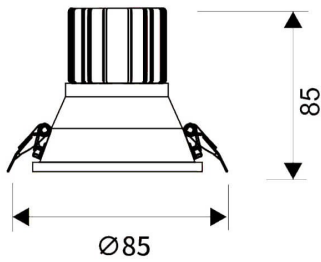

LIGHT HOLE

Lavov Downlights from the family LIGHT HOLE ,power 10 W and CRI 80 with an optic 40 degrees made in Die Cast Aluminum finished in White with a real lumen output of 900lm and an efficiency of 90lm/W. DALI driver.

Item code	86.D316.1333.01
Product type	Indoor
Category	Downlights
Family	LIGHT HOLE
Pictograms	         

Scheme

Product	
Real power (W)	10
Real luminous flux (Lm)	900
Luminous efficiency (Lm/W)	90
Beam angle (°)	40
Life time (h)	50000 h L80B10
IP	20
Electrical class insulation	Clas II
Colour	White
Control gear included	Yes
Control gear	DALI
Flicker Free	Yes
Light source	LED
Type of LED	COB
Colour temperature (K)	3000
Colour consistency (SDCM)	SDCM<3
CRI	80