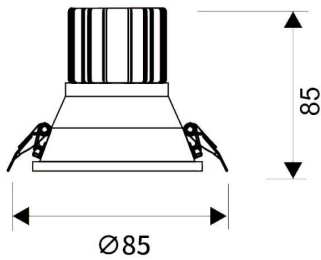

LIGHT HOLE

Lavov Downlights from the family LIGHT HOLE ,power 10 W and CRI 80 with an optic 24 degrees made in Die Cast Aluminum finished in White with a real lumen output of 900lm and an efficiency of 90lm/W. ON/OFF driver.

Item code	86.D316.1411.01
Product type	Indoor
Category	Downlights
Family	LIGHT HOLE

Pictograms

Scheme

Product

Real power (W)	10
Real luminous flux (Lm)	900
Luminous efficiency (Lm/W)	90
Beam angle (°)	24
Life time (h)	50000 h L80B10
IP	20
Electrical class insulation	Clas II
Colour	White
Control gear included	Yes
Control gear	ON/OFF
Flicker Free	Yes
Light source	LED
Type of LED	COB
Colour temperature (K)	4000
Colour consistency (SDCM)	SDCM<3
CRI	80