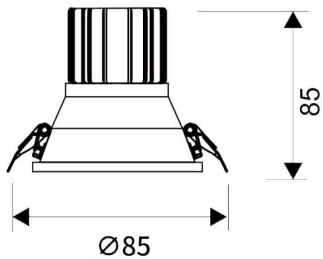

LIGHT HOLE

Lavov Downlights from the family LIGHT HOLE ,power 10 W and CRI 80 with an optic 24 degrees made in Die Cast Aluminum finished in White with a real lumen output of 900lm and an efficiency of 90lm/W. ON/OFF driver.

Item code	86.D316.1411.01
Product type	Indoor
Category	Downlights
Family	LIGHT HOLE

Pictograms

Scheme

Product

Real power (W)	10
Real luminous flux (Lm)	900
Luminous efficiency (Lm/W)	90
Beam angle (°)	24
Life time (h)	50000 h L80B10
IP	20
Electrical class insulation	Clas II
Colour	White
Control gear included	Yes
Control gear	ON/OFF
Flicker Free	Yes
Light source	LED
Type of LED	COB
Colour temperature (K)	4000
Colour consistency (SDCM)	SDCM<3
CRI	80